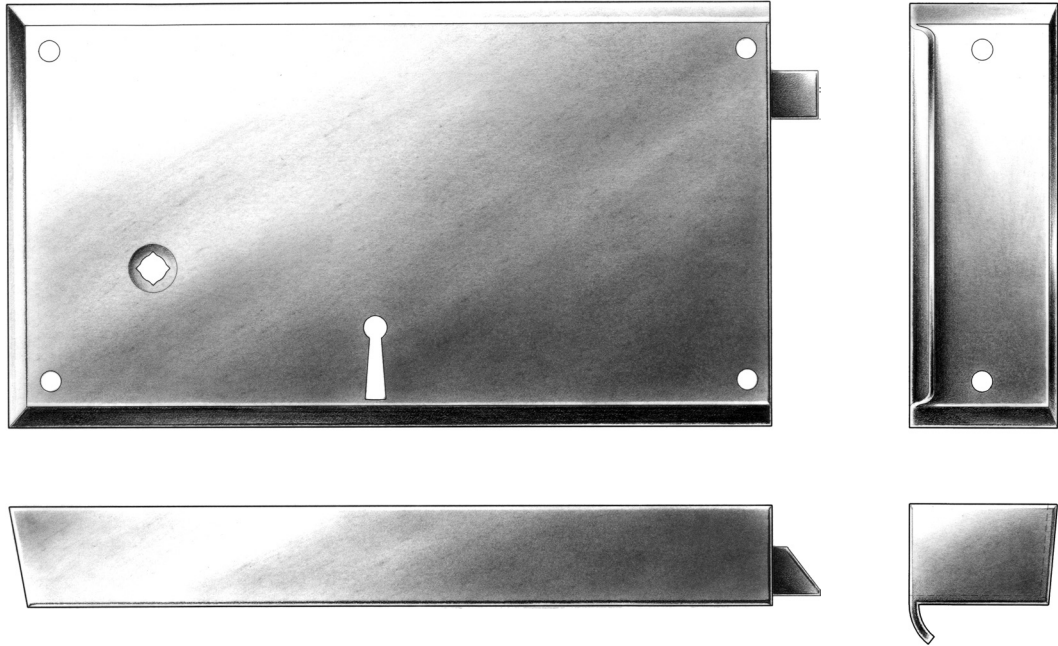

E. R. BUTLER & CO.

PREMIUM GRADE

Traditional Horizontal Rim Key Lock

Packed with Rim Strike and Polished White Bronze Key.
8 × 4¼ × 1 inches. Specify Hand (Right Hand Shown).
Regularly Furnished with No. 12 × 2½" OHWS.
Solid Machined Steel, Brass, Real Bronze or White Bronze. Steel Latch and Deadbolt.
Full Size Keepers and Box Strikes Available Upon Request.
Standard, Custom Plated and Patinated Finishes Available.

½ Scale

FINE ARCHITECTURAL, BUILDERS' AND CABINETMAKERS' HARDWARE