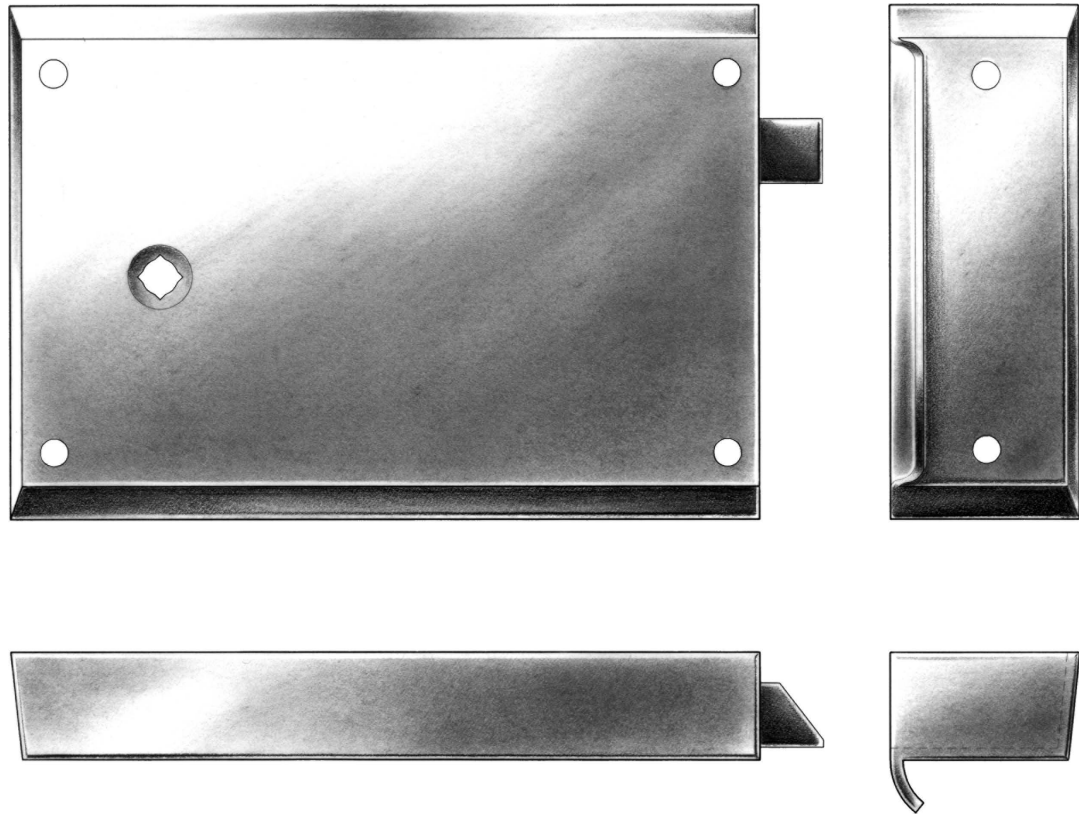

E. R. BUTLER & CO.

PREMIUM GRADE

Traditional Horizontal Rim Cylinder Lock

Packed with Rim Strike and Polished White Bronze Key.
6 × 3³/₄ × 1 inches. Specify Hand (Right Hand Shown).
Regularly Furnished with No. 12 × 2¹/₂" OHWS.
Solid Machined Steel, Brass, Real Bronze or White Bronze. Steel Latch and Deadbolt.
Full Size Keepers and Box Strikes Available Upon Request.
Standard, Custom Plated and Patinated Finishes Available.

3/4 Scale

FINE ARCHITECTURAL, BUILDERS' AND CABINETMAKERS' HARDWARE