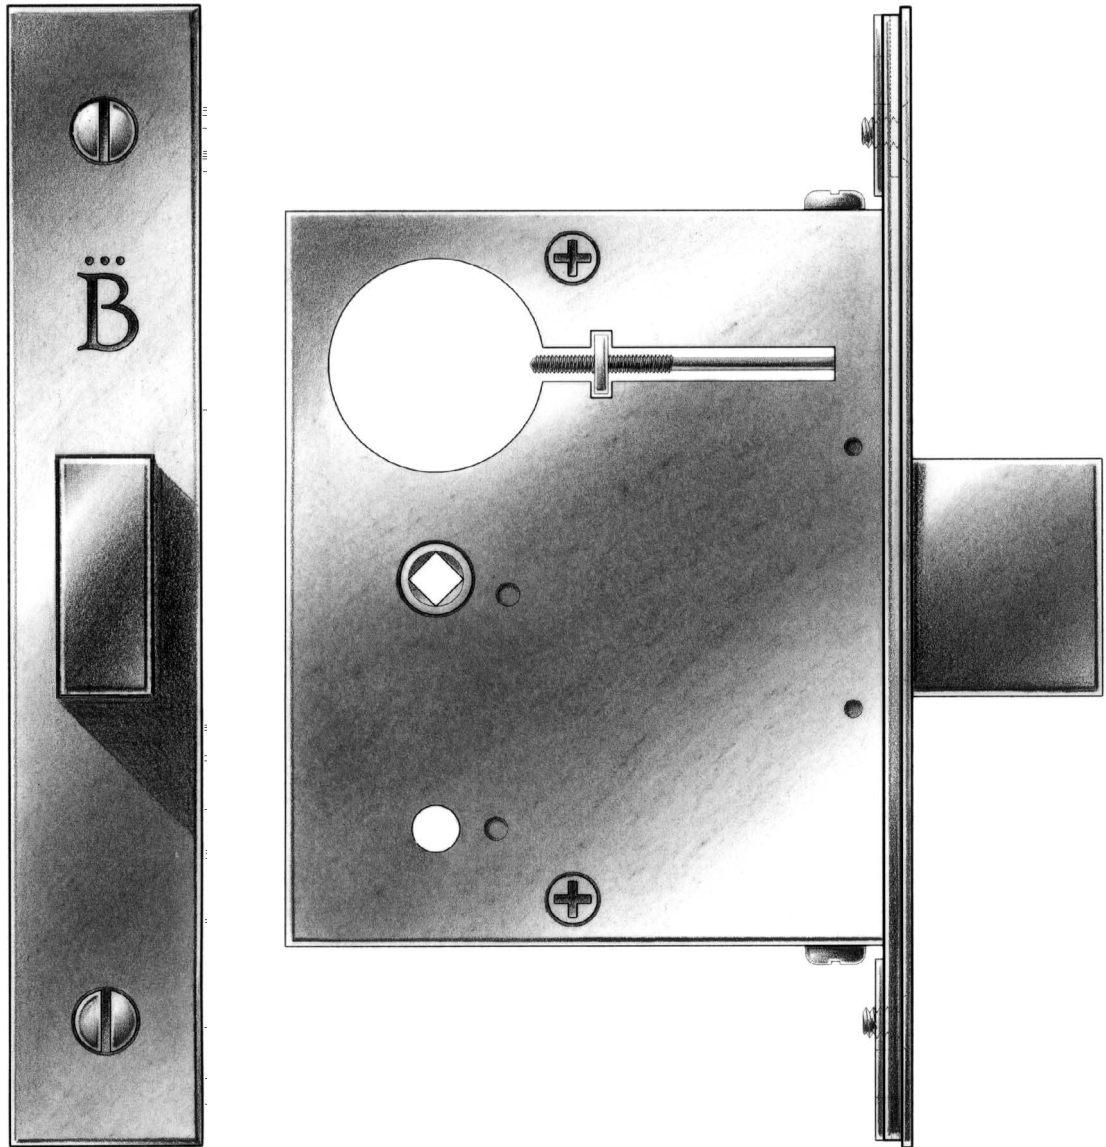

E. R. BUTLER & CO.

PREMIUM GRADE

Full Mortise Dead Lock

E.R. Butler & Co. Collection

Available Standard in 2 1/2 inch Backset for Interior Swinging Doors.

Also Available in 2 3/4, 3 3/4, 5, and 6 inch Backsets by Special Order.

6 x 1 inch Brass, Bronze or Stainless Steel Faceplate and Strike with Adjustable Bevel.

Heavy Duty Steel Case. Cylinder and/or Thumb Turn Operated. Reversible Handing.

Brass or Stainless Steel Dead Bolt with 1 inch Throw.

3/16 inch Thumb Turn Hub on the Diamond.

Furnished with Brass or Stainless Steel Dust Box.

Standard, Custom Plated and Patinated Finishes Available.

© E. R. BUTLER & CO. ALL RIGHTS RESERVED.

Full Scale

FINE ARCHITECTURAL, BUILDERS' AND CABINETMAKERS' HARDWARE