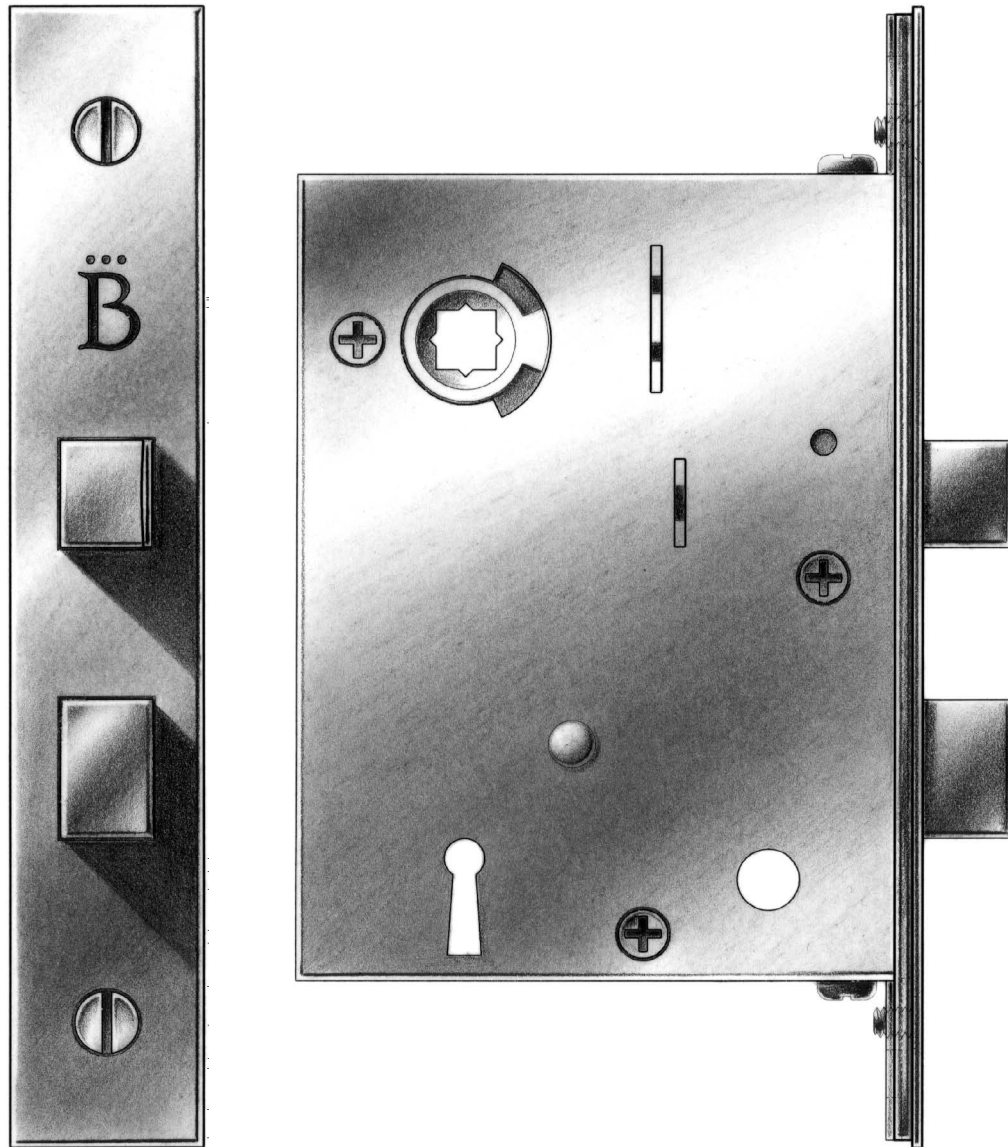

E. R. BUTLER & CO.

PREMIUM GRADE

Full Mortise Bit Key Lock

E.R. Butler & Co. Collection

Available in 2 1/2 or 2 3/4 inch Backsets for Interior Swinging Doors.

For Use with Knobs or Levers by Special Application.

6 x 1 inch Brass, Bronze or Stainless Steel Faceplate and Strike with Adjustable Bevel.

Universal Bi-Directional Spindle Hub (8 mm square x 3/8 inch Diamond).

Brass or Stainless Steel Latch Bolt with 7/16 inch Throw. Brass or Stainless Steel Dead Bolt with 1/2 inch Throw.

2 3/4 inches Center Hub to Center Key Hole.

Heavy Duty Steel Case. Reversible Handing.

Furnished with Brass or Stainless Steel Dust Box.

Standard, Custom Plated and Patinated Finishes Available.

Full Scale