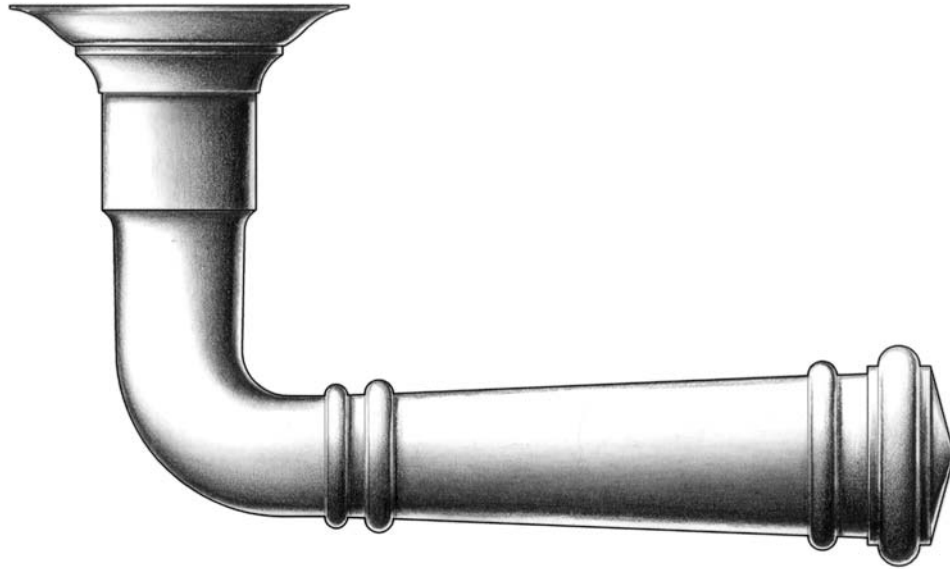

E. R. BUTLER & CO.

PREMIUM GRADE

ER "Empire" Series Lever Handles and Roses

E.R. Butler & Co. Collection

Available in 5" (XL), 4 1/2" (L), and 4" (M) for Doors. (Size M Shown).
Also Available in 3 1/2" (S) and 3" (XS) for Screen Doors and Windows.

Universal Handing.

Solid Turned Brass Lever and Rose.

Standard, Custom Plated and Patinated Finishes Available.

Full Scale

FINE ARCHITECTURAL, BUILDERS' AND CABINETMAKERS' HARDWARE