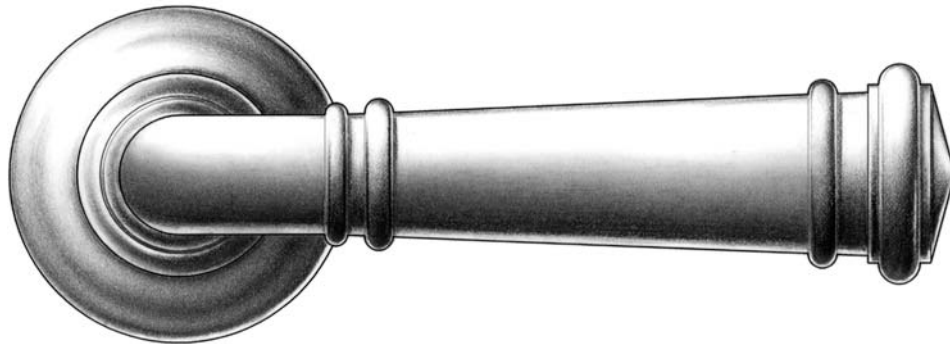

E. R. BUTLER & CO.

PREMIUM GRADE

ER "Empire" Series Lever Handles and Roses

E.R. Butler & Co. Collection

Available in 5" (XL), 4 1/2" (L), and 4" (M) for Doors. (Size M Shown).
Also Available in 3 1/2" (S) and 3" (XS) for Screen Doors and Windows.

Universal Handing.

Solid Turned Brass Lever and Rose.

Standard, Custom Plated and Patinated Finishes Available.

Full Scale

FINE ARCHITECTURAL, BUILDERS' AND CABINETMAKERS' HARDWARE