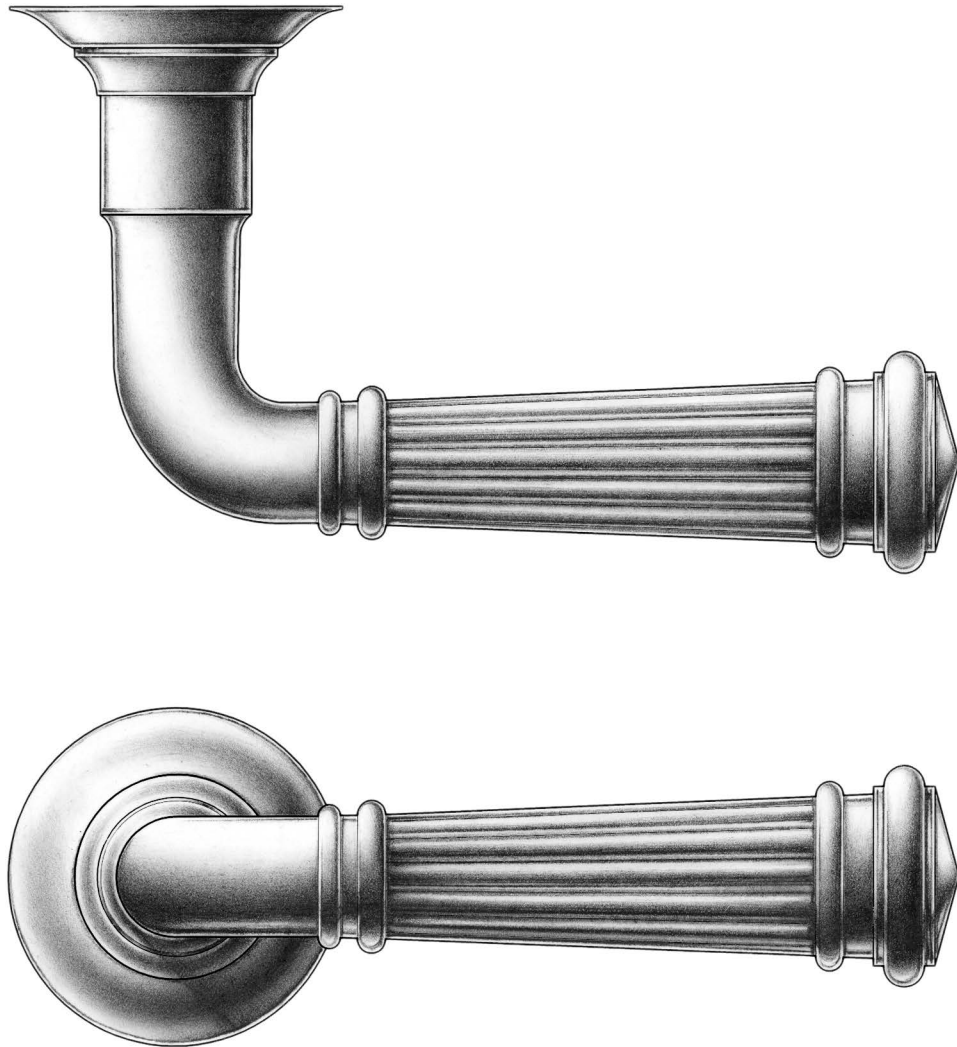

E. R. BUTLER & CO.

PREMIUM GRADE

ER "Empire" Series Lever Handles and Roses
With Reeded Central Grip

Available in 5" (XL), 4 ½" (L), and 4" (M) for Doors. (Size M Shown).

Also Available in 3 ½" (S) and 3" (XS) for Screen Doors and Windows.

Universal Handing.

Solid Turned Brass Lever and Rose.

Standard, Custom Plated and Patinated Finishes Available.

Full Scale

FINE ARCHITECTURAL, BUILDERS' AND CABINETMAKERS' HARDWARE