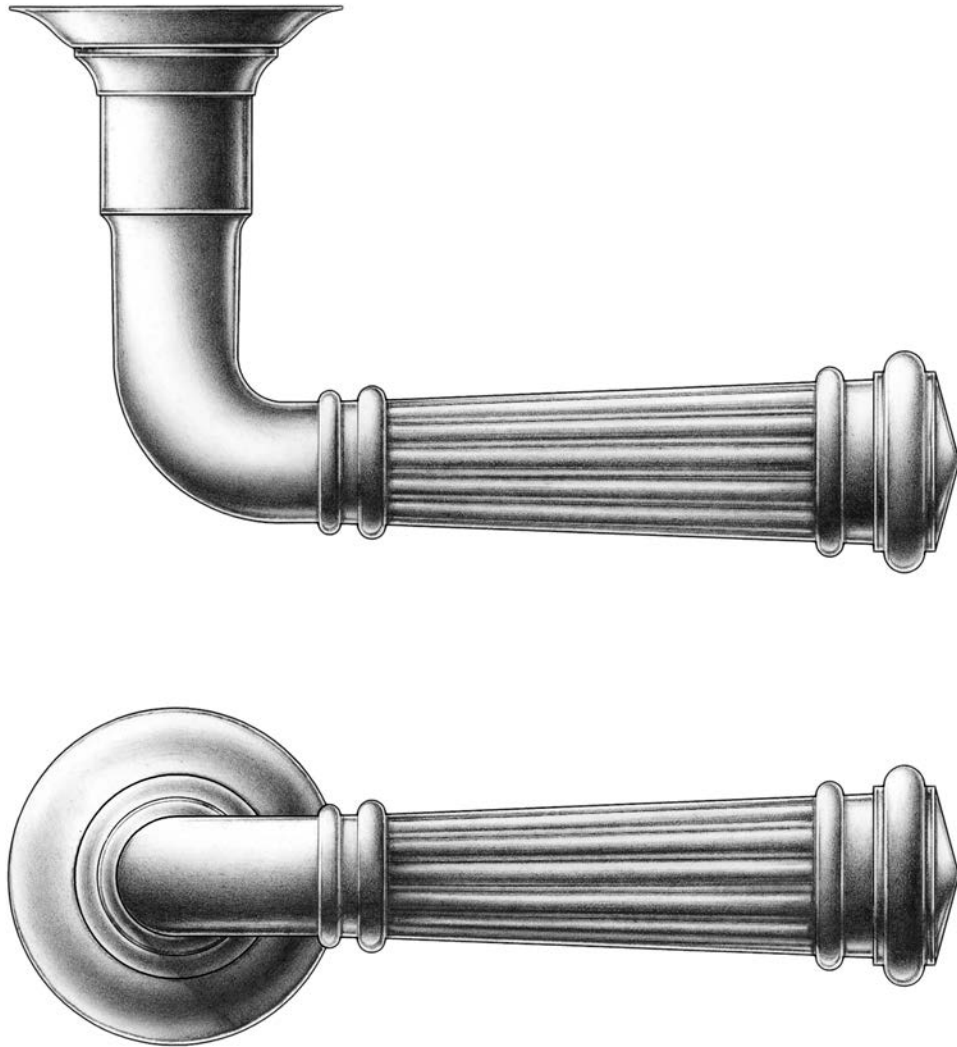

E. R. BUTLER & CO.

PREMIUM GRADE

ER "Empire" Series Lever Handles and Roses
With Reeded Central Grip

Available in 5" (XL), 4 ½" (L), and 4" (M) for Doors. (Size M Shown).

Also Available in 3 ½" (S) and 3" (XS) for Screen Doors and Windows.

Universal Handing.

Solid Turned Brass Lever and Rose.

Standard, Custom Plated and Patinated Finishes Available.

Full Scale

FINE ARCHITECTURAL, BUILDERS' AND CABINETMAKERS' HARDWARE