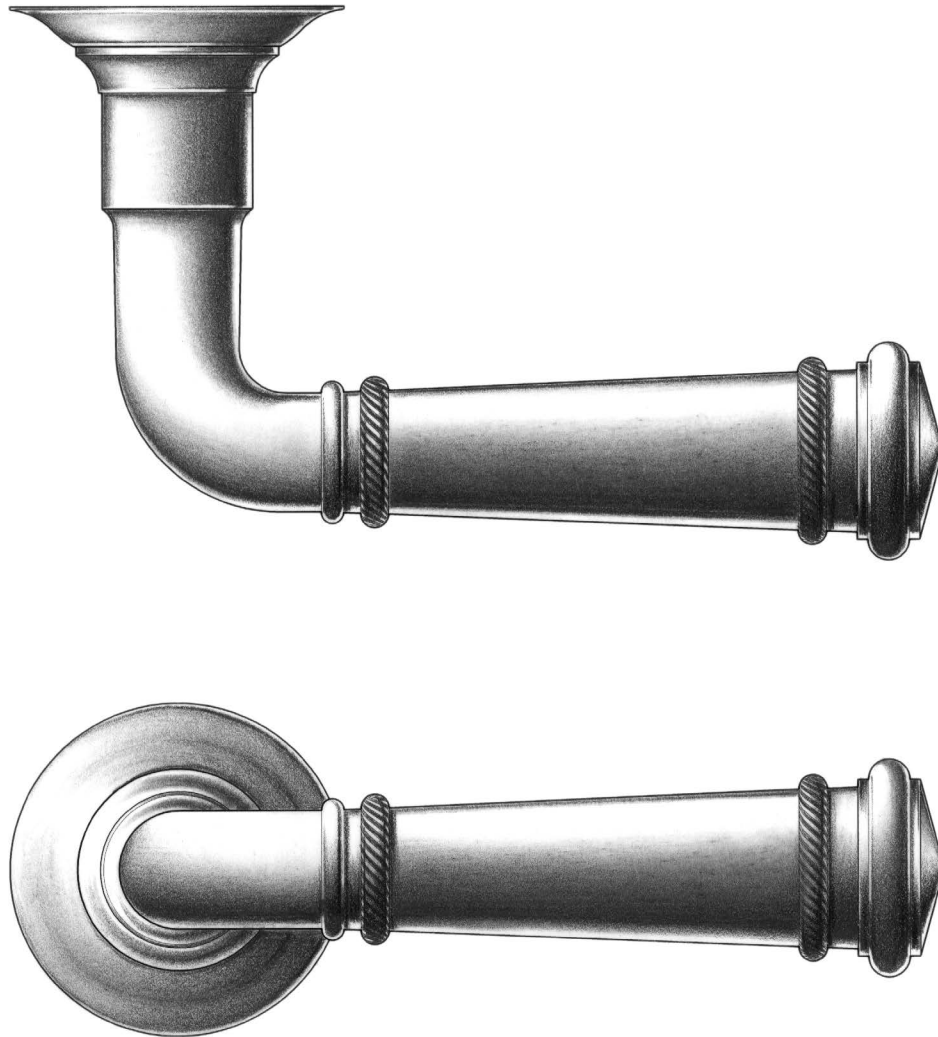

E. R. BUTLER & CO.

PREMIUM GRADE

ER "Empire" Series Lever Handles and Roses
With Double Knurled Ridge

Available in 5" (XL), 4 1/2" (L), and 4" (M) for Doors. (Size M Shown).

Also Available in 3 1/2" (S) and 3" (XS) for Screen Doors and Windows.

Universal Handing.

Solid Turned Brass Lever and Rose.

Standard, Custom Plated and Patinated Finishes Available.

Full Scale

FINE ARCHITECTURAL, BUILDERS' AND CABINETMAKERS' HARDWARE