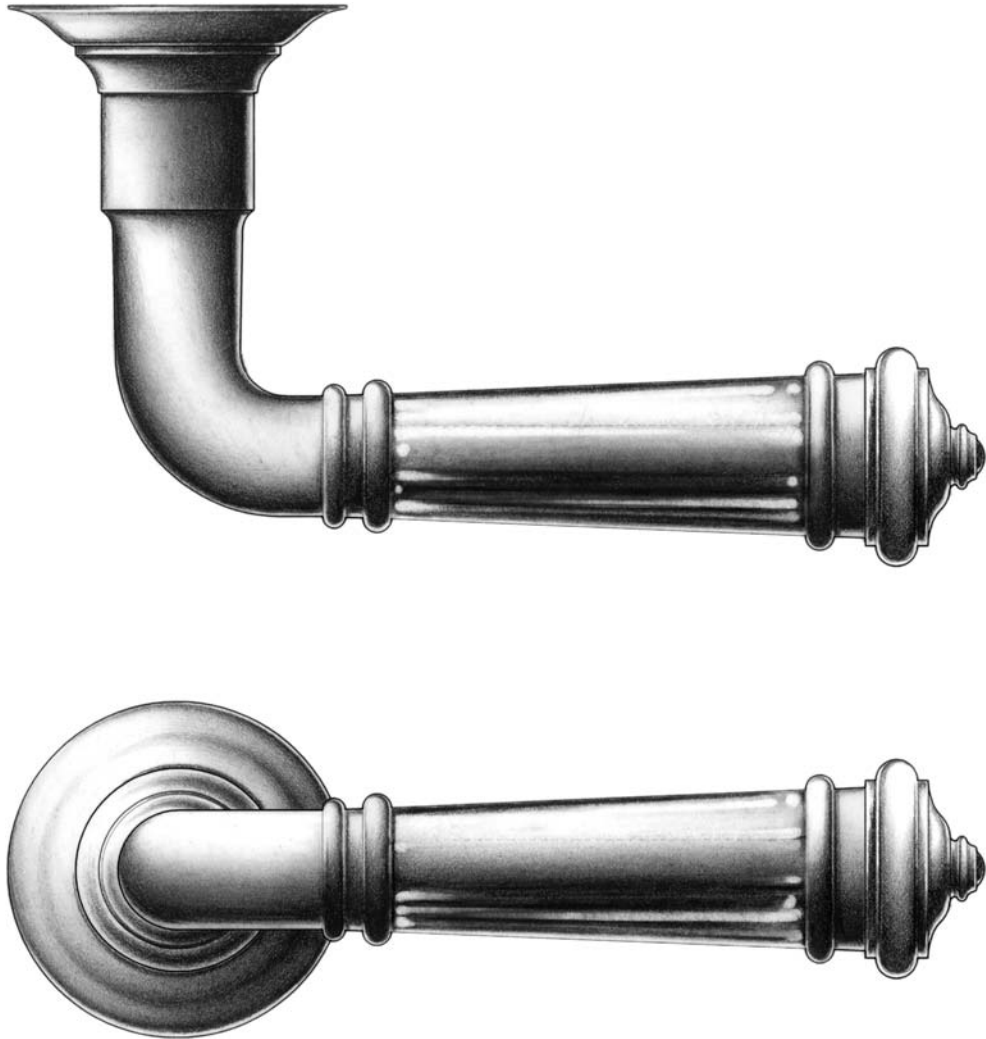

E. R. BUTLER & CO.

PREMIUM GRADE

ER "Empire" Series Lever Handles and Roses
With Hand-Carved Rock Crystal Central Grip & Bezel-Set Cabouchon Tip

Available in 5" (XL), 4½" (L), and 4" (M) for Doors. (Size M Shown).
Also Available in 3½" (S) and 3" (XS) for Screen Doors and Windows.

Universal Handing.

Solid Turned Brass Lever and Rose.

Standard, Custom Plated and Patinated Finishes Available.

Full Scale

FINE ARCHITECTURAL, BUILDERS' AND CABINETMAKERS' HARDWARE