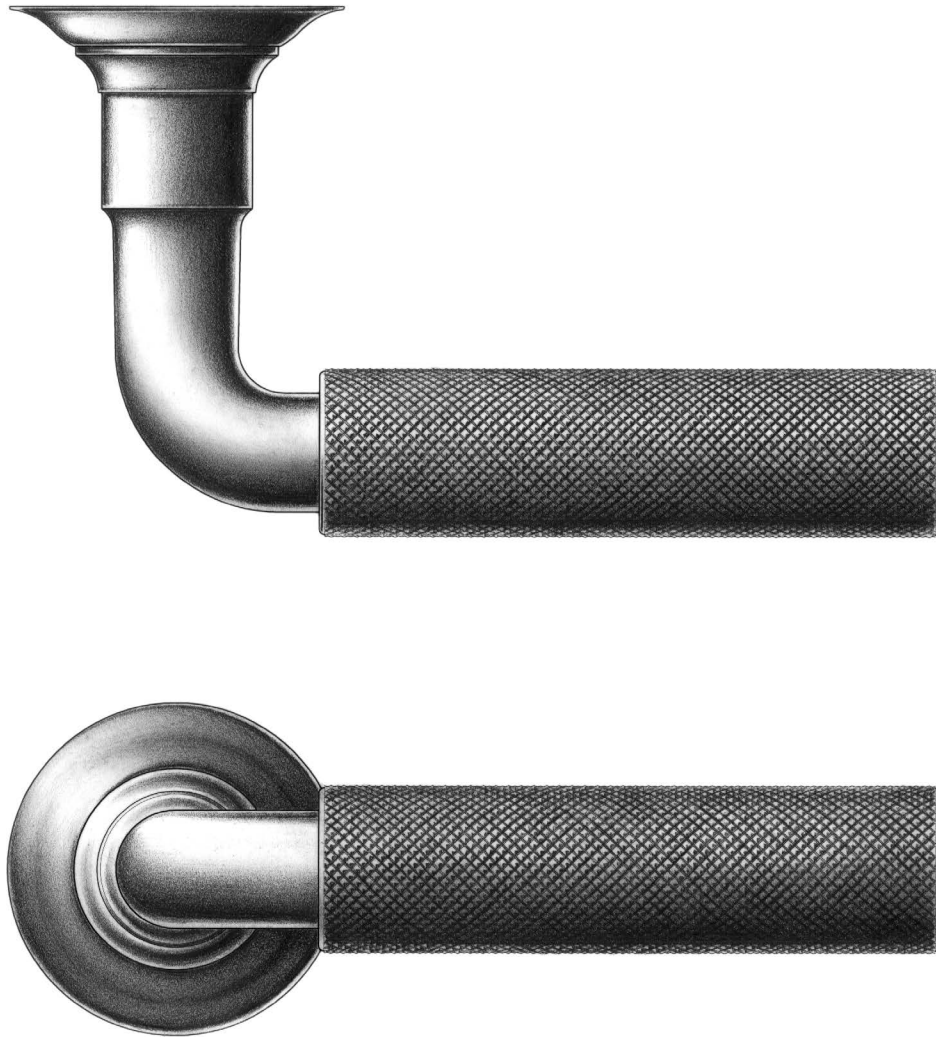

E. R. BUTLER & CO.

PREMIUM GRADE

ER "Bauhaus" Series Lever Handles and Roses

Radius Shank with Knurled Central Grip

Available in 5" (XL), 4 ½" (L), and 4" (M) for Doors. (Size M Shown).

Also Available in 3 ½" (S) and 3" (XS) for Screen Doors and Windows.

Universal Handing.

Solid Turned Brass Lever and Rose.

Standard, Custom Plated and Patinated Finishes Available.

Full Scale

FINE ARCHITECTURAL, BUILDERS' AND CABINETMAKERS' HARDWARE