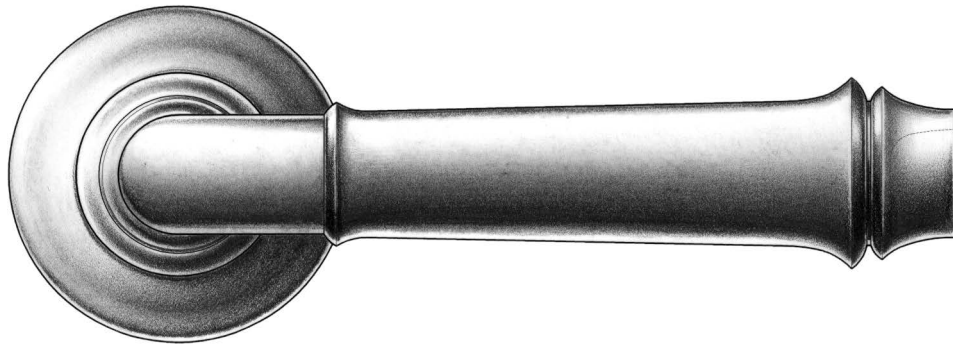

E. R. BUTLER & CO.

PREMIUM GRADE

ER "Bamboo" Series Lever Handles and Roses

E.R. Butler & Co. Collection

Available in 5" (XL), 4 1/2" (L), and 4" (M) for Doors. (Size M Shown).

Also Available in 3 1/2" (S) and 3" (XS) for Screen Doors and Windows.

Universal Handing.

Solid Turned Brass Lever and Rose.

Standard, Custom Plated and Patinated Finishes Available.

Full Scale

FINE ARCHITECTURAL, BUILDERS' AND CABINETMAKERS' HARDWARE