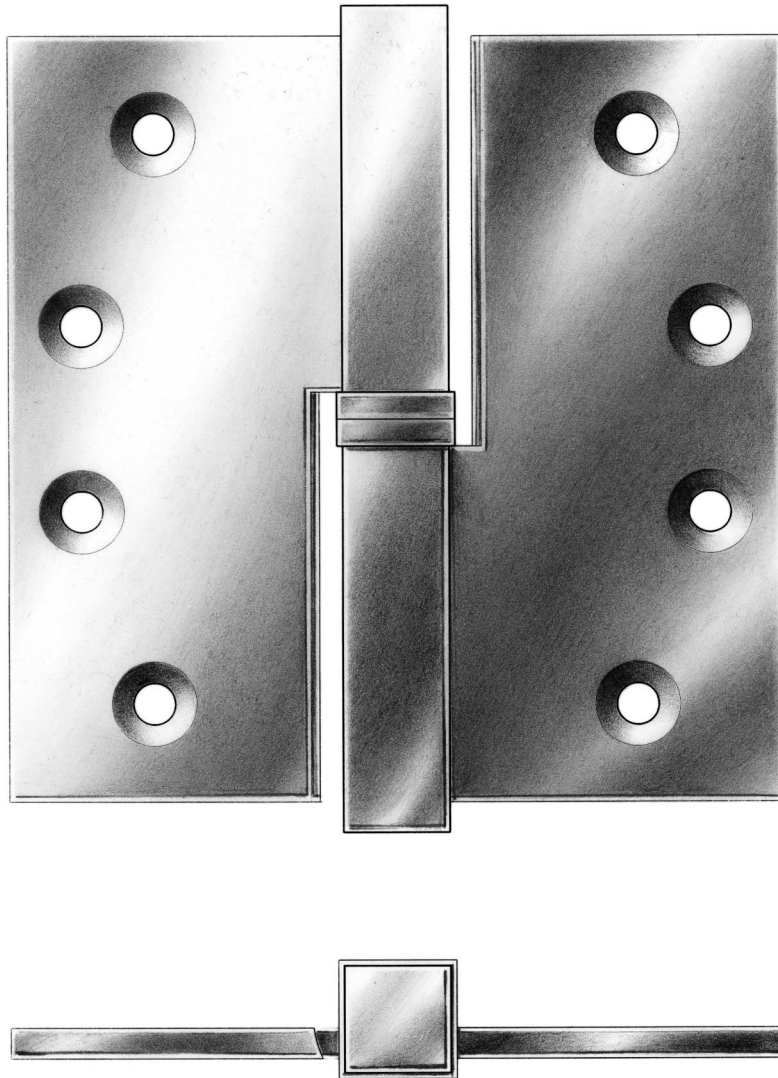

E. R. BUTLER & CO.

PREMIUM GRADE

Full Mortise Paumelle Hinge
Two Knuckle, Center Bearing with Square Knuckle

Designed for $1\frac{3}{8}$ through $2\frac{1}{4}$ inch thick Average Frequency Doors.
Available in Standard Dimensions of $4\frac{1}{2} \times 4\frac{1}{2}$ in. Additional Sizes Available by Special Order.
Specify Hand (Right Hand Shown). Regularly Furnished with No. 12 $\times 1\frac{1}{2}$ " FHWS.

Solid Extruded Brass.

Standard, Custom Plated and Patinated Finishes Available.

Full Scale

FINE ARCHITECTURAL, BUILDERS' AND CABINETMAKERS' HARDWARE