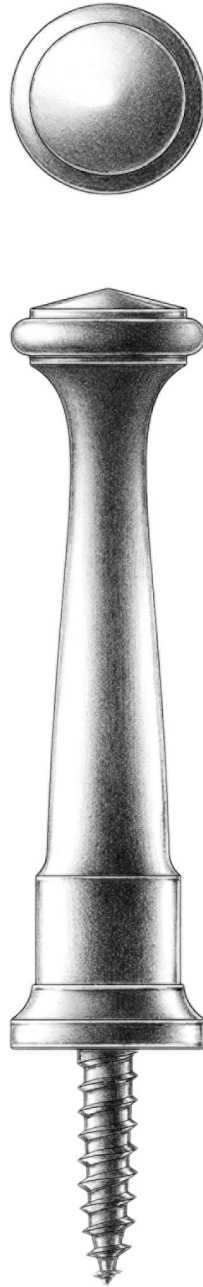

E. R. BUTLER & CO.

PREMIUM GRADE

Empire Series Hat Pins

E. R. Butler & Co. Collection

Available in 2" (XS), 3" (S), 4" (M), 5" (L), and 6" (XL) Projections (Size M Shown).

Regularly Furnished with Stainless Steel Hanger Bolt.

Solid Turned Brass.

Standard, Custom Plated and Patinated Finishes Available.

Full Scale

FINE ARCHITECTURAL, BUILDERS' AND CABINETMAKERS' HARDWARE