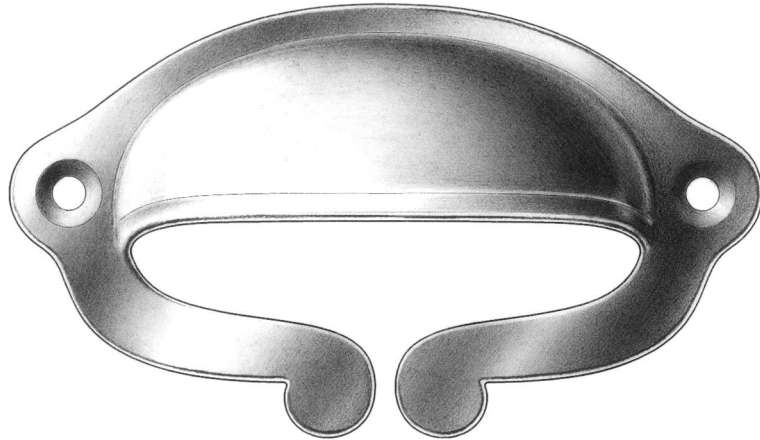

E. R. BUTLER & CO.

PREMIUM GRADE

SW Series Cabinet Pulls

E. R. Butler & Co. Collection

Available in 3 1/2" Lengths (Center-to-Center) for Windows, Cabinets and Fine Furniture.
Regularly Furnished with No. 8 x 1" OHWS.

Cast Solid Brass.

Standard, Custom Plated and Patinated Finishes Available.

Full Scale

FINE ARCHITECTURAL, BUILDERS' AND CABINETMAKERS' HARDWARE