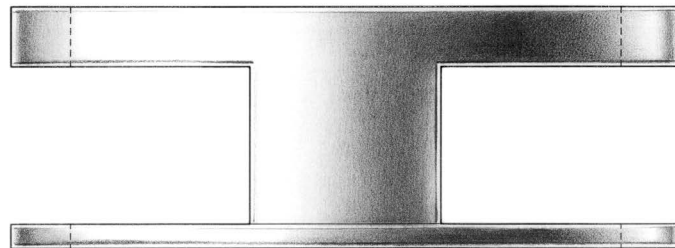

E. R. BUTLER & CO.

PREMIUM GRADE

RP Series Cabinet Pulls (Fixed)

E. R. Butler & Co. Collection

Available in 1 1/2" (XS), 2" (S), 2 1/2" (M), 3" (L) and 3 1/2" (XL) Diameters.

For Windows, Cabinets and Fine Furniture.