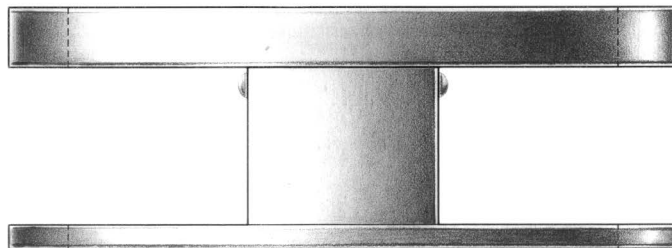

E. R. BUTLER & CO.

PREMIUM GRADE

RP Series Cabinet Pulls (Active)

E. R. Butler & Co. Collection

Available in 1 1/2" (XS), 2" (S), 2 1/2" (M), 3" (L) and 3 1/2" (XL) Diameters.

For Windows, Cabinets and Fine Furniture.