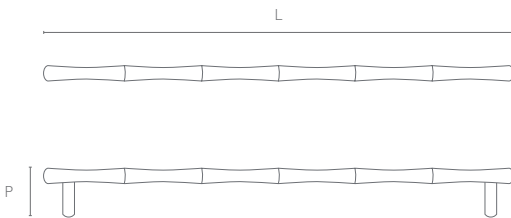

## LEVER HANDLE 2109

Small : 100 mm x 45 mm (LxP)

Large : 115 mm x 48 mm (LxP)

## FURNITURE KNOB 2109

Small : 35 mm x 35 mm (LxP)

Large : 50 mm x 35 mm (LxP)

## TOWEL HOLDER 2109

Small : 35 mm x 48 mm (LxP)

Large : 60 mm x 48 mm (LxP)