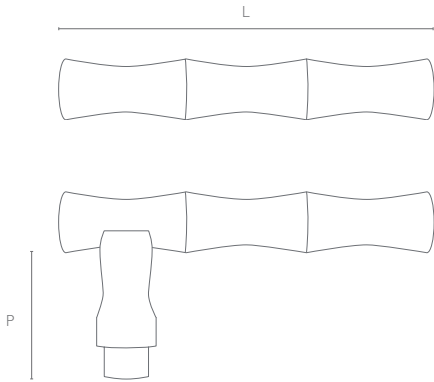

# COLLECTION BAMBOO

MODERN

MAISON VERVLOET

SINCE 1905

HANDMADE FOR HANDS

SMALL AND LARGE LEVER HANDLE 2109

LARGE FURNITURE  
KNOB 2109

SMALL FURNITURE  
KNOB 2109

## LEVER HANDLE 2109

Small : 100 mm x 45 mm (LxP)

Large : 115 mm x 48 mm (LxP)

## FURNITURE KNOB 2109

Small : 35 mm x 35 mm (LxP)

Large : 50 mm x 35 mm (LxP)

## TOWEL HOLDER 2109

Small : 35 mm x 48 mm (LxP)

Large : 60 mm x 48 mm (LxP)