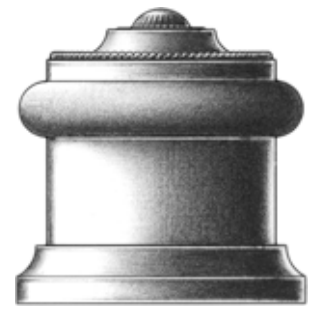

E. R. BUTLER & CO.

*Emergency Trim Ring
with Swinging Cover*

Shutter Knob

Thumbturn and Rose

*Cylinder Ring
with Swinging Cover*

*Cylindrical Floor Stop
with Trim Ring*

Ö

E. R. BUTLER & Co.

*VF Design Series
W.C. Vaughan Co. Collection*

Door Knobs Available in 3, 2¾, 2½, 2¼, 2, and 1¾ inch Diameters (2¾ in. Shown).

Also Available in 1½, 1¼, 1 and ¾ inch Diameters for Cabinets and Fine Furniture.