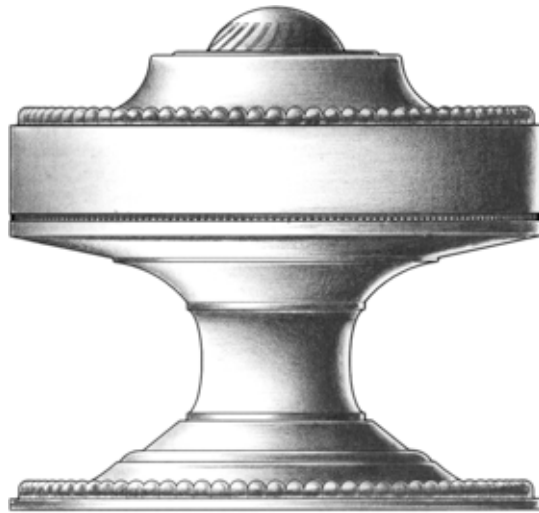

E. R. BUTLER & CO.

*Emergency Trim Ring
with Swinging Cover*

Shutter Knob

Thumbturn and Rose

*Cylinder Ring
with Swinging Cover*

*Cylindrical Floor Stop
with Trim Ring*

Ö

E. R. BUTLER & Co.

*VF Design Series
W.C. Vaughan Co. Collection*

Door Knobs Available in 3, 2¾, 2½, 2¼, 2, and 1¾ inch Diameters (2¾ in. Shown).

Also Available in 1½, 1¼, 1 and ¾ inch Diameters for Cabinets and Fine Furniture.