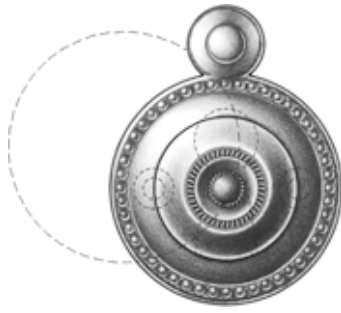

E. R. BUTLER & CO.

*Emergency Trim Ring
with Swinging Cover*

Shutter Knob

Thumbturn and Rose

*Cylinder Ring
with Swinging Cover*

*Cylindrical Floor Stop
with Trim Ring*

Ö

E. R. BUTLER & Co.

*VF Design Series
W.C. Vaughan Co. Collection*

Door Knobs Available in 3, 2¾, 2½, 2¼, 2, and 1¾ inch Diameters (2¾ in. Shown).

Also Available in 1½, 1¼, 1 and ¾ inch Diameters for Cabinets and Fine Furniture.