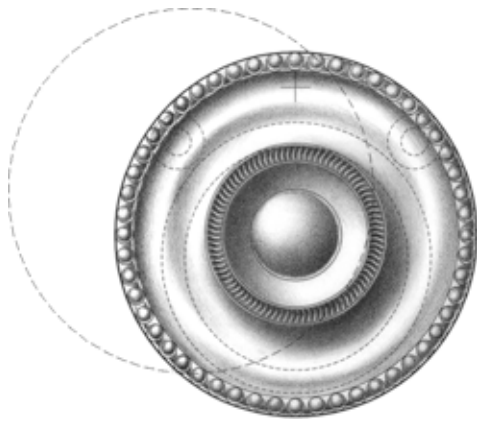

E. R. BUTLER & CO.

*Emergency Trim Ring
with Swinging Cover*

Shutter Knob

Thumbturn and Rose

*Cylinder Ring
with Swinging Cover*

*Cylindrical Floor Stop
with Trim Ring*

Ö

E. R. BUTLER & Co.

*VF Design Series
W.C. Vaughan Co. Collection*

Door Knobs Available in 3, 2¾, 2½, 2¼, 2, and 1¾ inch Diameters (2¾ in. Shown).

Also Available in 1½, 1¼, 1 and ¾ inch Diameters for Cabinets and Fine Furniture.