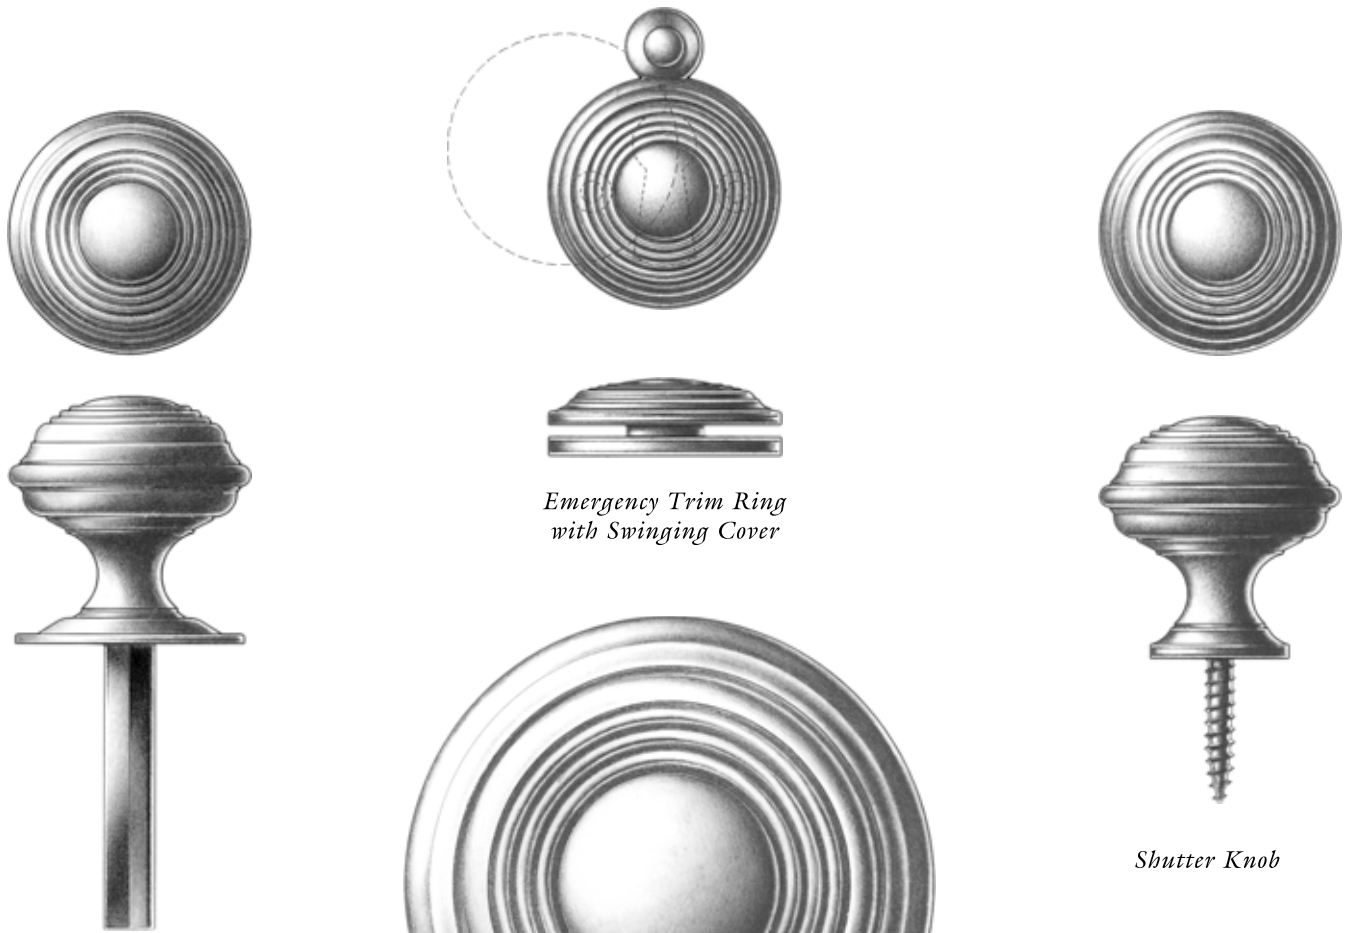

E. R. BUTLER & CO.

Thumbturn and Rose

*Emergency Trim Ring
with Swinging Cover*

Shutter Knob

*Cylinder Ring
with Swinging Cover*

*Cylindrical Floor Stop
with Trim Ring*

Ö

E. R. BUTLER & Co.

*OG Design Series
W.C. Vaughan Co. Collection*

Door Knobs Available in 3, 2¾, 2½, 2¼, 2, and 1¾ inch Diameters (2¾ in. Shown).

Also Available in 1½, 1¼, 1 and ¾ inch Diameters for Cabinets and Fine Furniture.