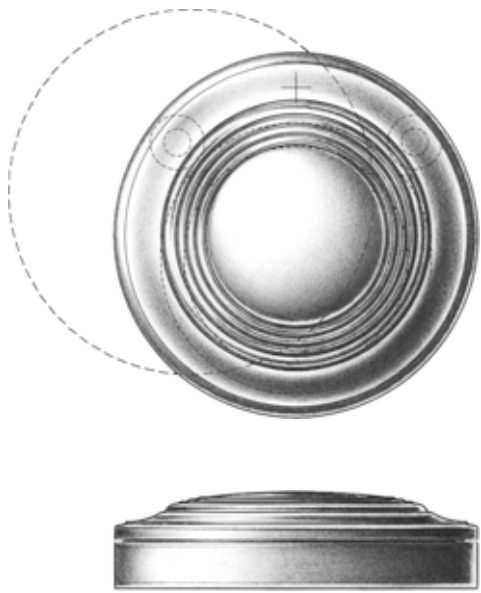

E. R. BUTLER & CO.

Thumbturn and Rose

*Emergency Trim Ring
with Swinging Cover*

Shutter Knob

*Cylinder Ring
with Swinging Cover*

*Cylindrical Floor Stop
with Trim Ring*

Ö

E. R. BUTLER & Co.

*OG Design Series
W.C. Vaughan Co. Collection*

Door Knobs Available in 3, 2¾, 2½, 2¼, 2, and 1¾ inch Diameters (2¾ in. Shown).

Also Available in 1½, 1¼, 1 and ¾ inch Diameters for Cabinets and Fine Furniture.