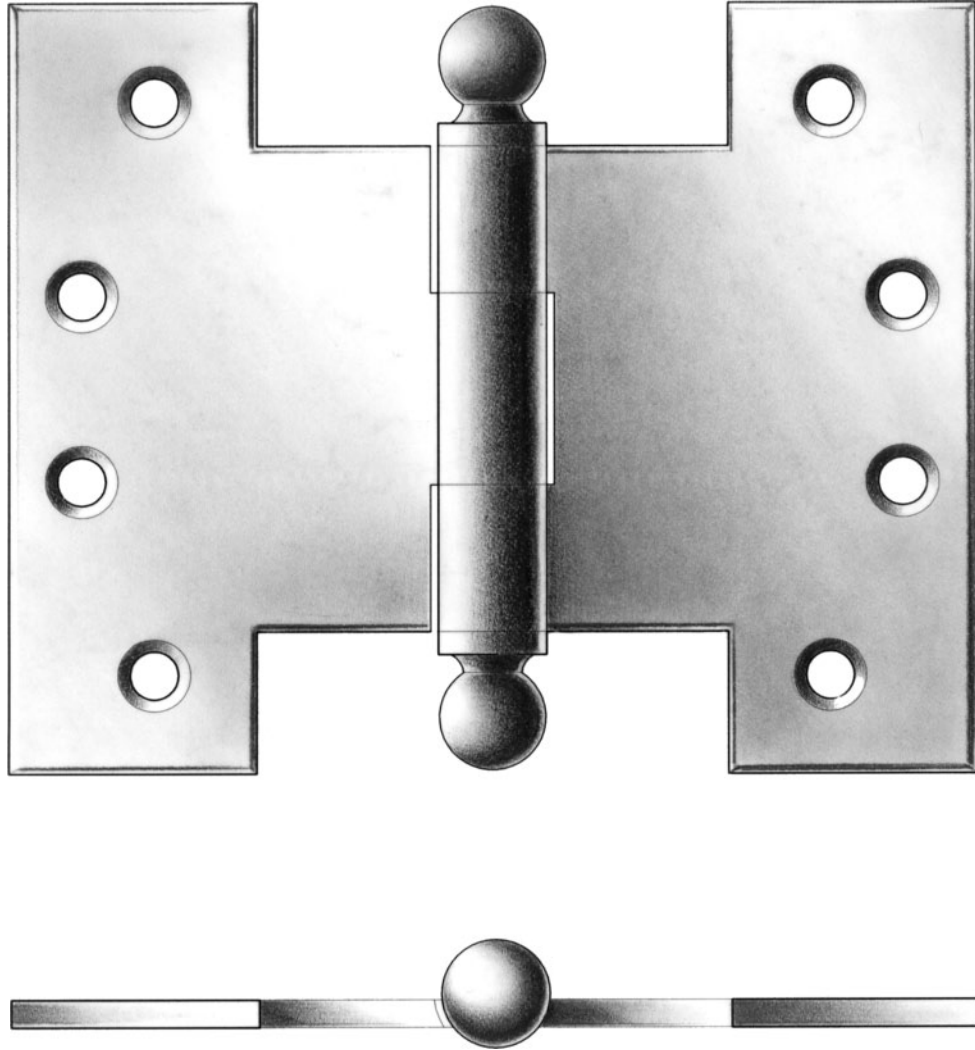

E. R. BUTLER & CO.

PREMIUM GRADE

**Full Mortise Parliament Hinge**  
*Three Knuckle, Plain Bearing with Ball Tip Finial*

Free Floating Stainless Steel Pin System.  
Shown with Ball Tip Finial. Button Tip Finial Standard.  
Universal Handing. Regularly Furnished with No. 12 × 1½" FHWS.  
Solid Extruded Brass.  
Standard, Custom Plated and Patinated Finishes Available.

*Full Scale*

FINE ARCHITECTURAL, BUILDERS' AND CABINETMAKERS' HARDWARE