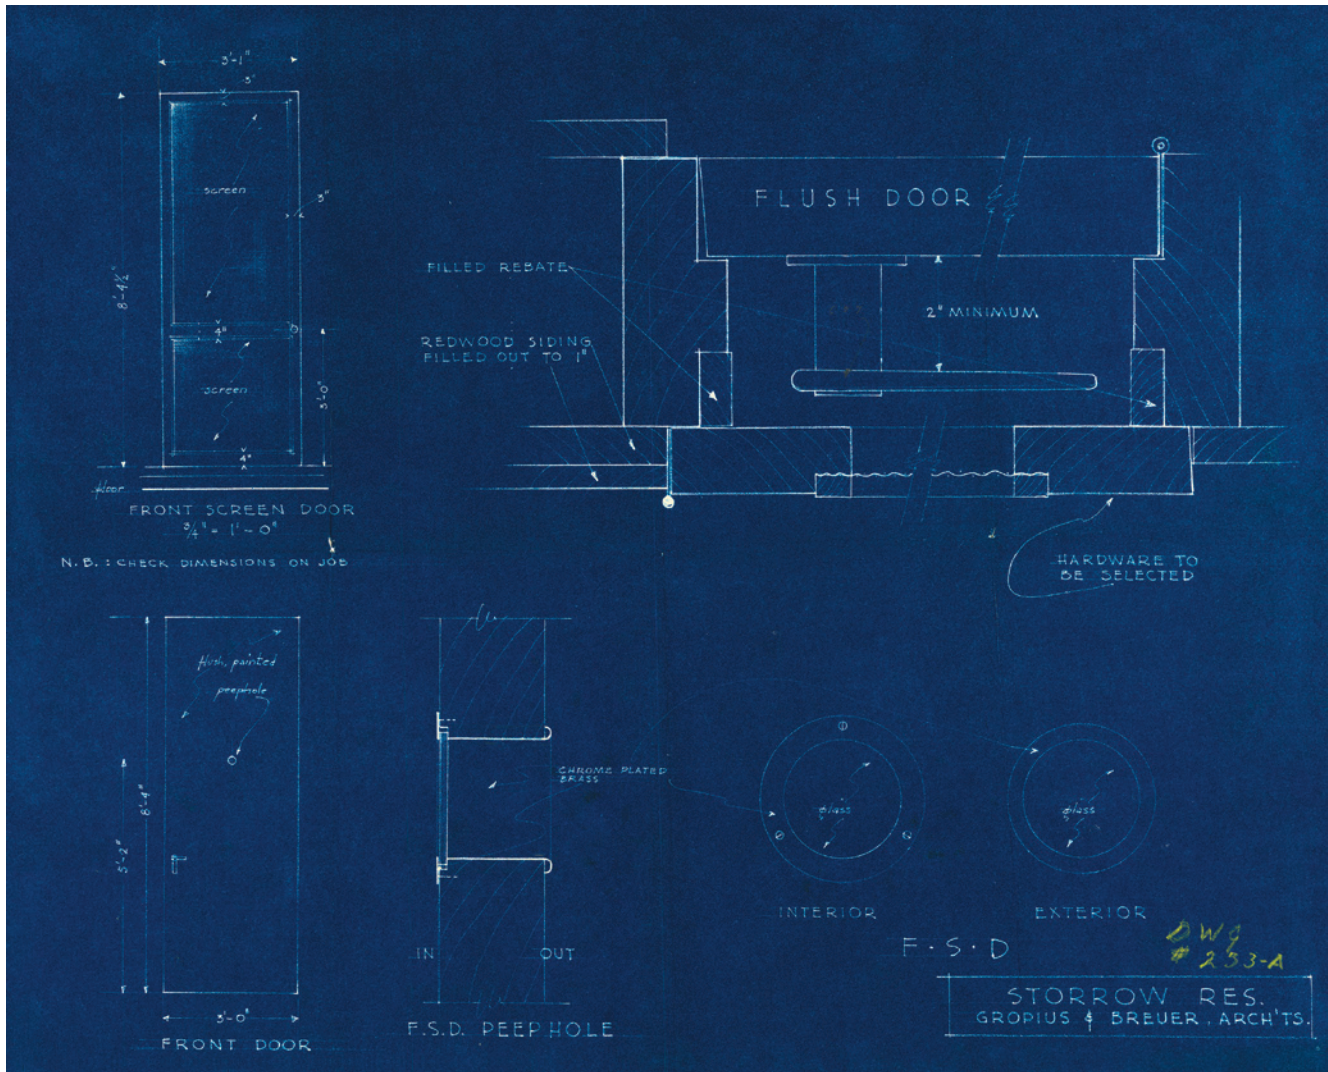

&

E.R. Butler & Co. (1990-)

“STORROW RES.,” GROPIUS & BREUER ARCHITECTS BLUEPRINT

W.C. Vaughan Co. Archives, Drawing No. 233-A, 1938

E.R. Butler & Co. Research Library

WALTER GROPIUS HOUSE, LINCOLN, MA

Ise Gropius Relaxing on Second Floor Terrace