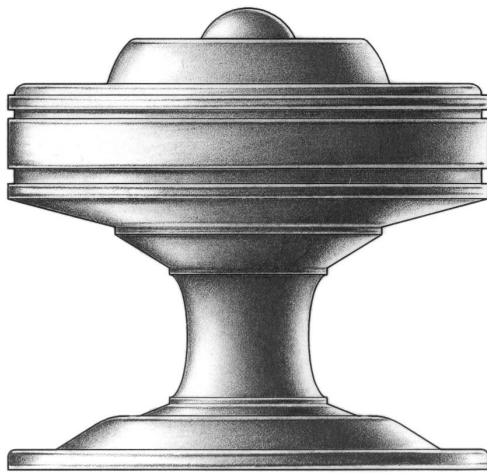

E. R. BUTLER & CO.

*Plain*

*Hand Hammered*

PREMIUM GRADE

## Traditional VA Series Door Knobs and Roses

*W.C. Vaughan Co. Collection*

Available in  $2\frac{3}{4}$ ,  $2\frac{1}{2}$ ,  $2\frac{1}{4}$ , 2, and  $1\frac{3}{4}$  inch Diameters for Doors ( $2\frac{1}{2}$  in. Shown).  
Available in 3 inch Diameters for Use as Center Knobs.  
Also Available in  $1\frac{1}{2}$ ,  $1\frac{1}{4}$ , 1,  $\frac{3}{4}$  and  $\frac{1}{2}$  inch Diameters for Cabinets and Fine Furniture.