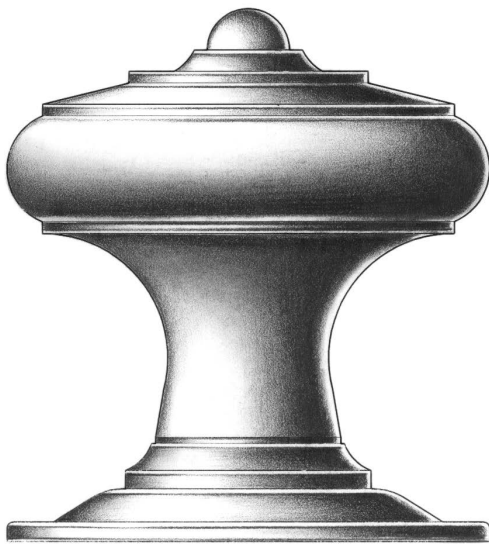

E. R. BUTLER & CO.

Plain

Hand Hammered

PREMIUM GRADE

Traditional KH Series Door Knobs and Roses

W.C. Vaughan Co. Collection

Available in $2\frac{3}{4}$, $2\frac{1}{2}$, $2\frac{1}{4}$, 2, and $1\frac{3}{4}$ inch Diameters for Doors ($2\frac{1}{2}$ in. Shown).
Available in 3 inch Diameters for Use as Center Knobs.
Also Available in $1\frac{1}{2}$, $1\frac{1}{4}$, 1, $\frac{3}{4}$ and $\frac{1}{2}$ inch Diameters for Cabinets and Fine Furniture.
Solid Turned Brass Knob and Rose.
Standard, Custom Plated and Patinated Finishes Available.

Full Scale

FINE ARCHITECTURAL, BUILDERS' AND CABINETMAKERS' HARDWARE