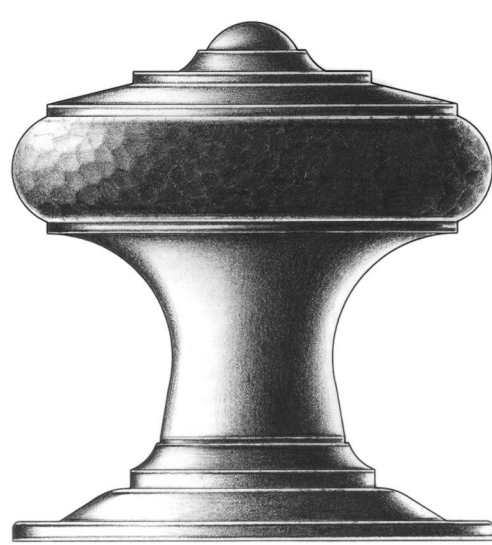

E. R. BUTLER & CO.

Plain

Hand Hammered

PREMIUM GRADE

Traditional KH Series Door Knobs and Roses

W.C. Vaughan Co. Collection

Available in $2\frac{3}{4}$, $2\frac{1}{2}$, $2\frac{1}{4}$, 2, and $1\frac{3}{4}$ inch Diameters for Doors ($2\frac{1}{2}$ in. Shown).
Available in 3 inch Diameters for Use as Center Knobs.
Also Available in $1\frac{1}{2}$, $1\frac{1}{4}$, 1, $\frac{3}{4}$ and $\frac{1}{2}$ inch Diameters for Cabinets and Fine Furniture.
Solid Turned Brass Knob and Rose.
Standard, Custom Plated and Patinated Finishes Available.

Full Scale

FINE ARCHITECTURAL, BUILDERS' AND CABINETMAKERS' HARDWARE