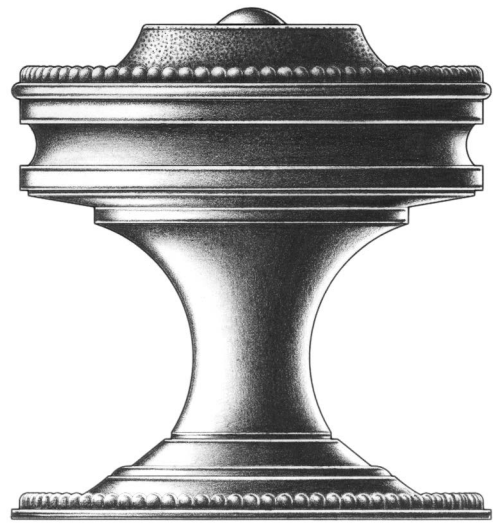

E. R. BUTLER & CO.

Plain

Hand Hammered

PREMIUM GRADE

Traditional BF Series Door Knobs and Roses

W.C. Vaughan Co. Collection

Available in $2\frac{3}{4}$, $2\frac{1}{2}$, $2\frac{1}{4}$, 2, and $1\frac{3}{4}$ inch Diameters for Doors ($2\frac{1}{2}$ in. Shown).
Available in 3 inch Diameters for Use as Center Knobs.
Also Available in $1\frac{1}{2}$, $1\frac{1}{4}$, 1, $\frac{3}{4}$ and $\frac{1}{2}$ inch Diameters for Cabinets and Fine Furniture.

Solid Turned Brass Knob and Rose.
Standard, Custom Plated and Patinated Finishes Available.

Full Scale

FINE ARCHITECTURAL, BUILDERS' AND CABINETMAKERS' HARDWARE