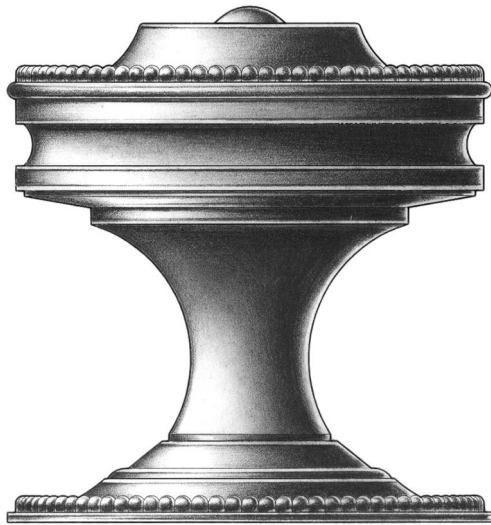

E. R. BUTLER & CO.

Plain

Hand Hammered

PREMIUM GRADE

Traditional BF Series Door Knobs and Roses

W.C. Vaughan Co. Collection

Available in $2\frac{3}{4}$, $2\frac{1}{2}$, $2\frac{1}{4}$, 2, and $1\frac{3}{4}$ inch Diameters for Doors ($2\frac{1}{2}$ in. Shown).
Available in 3 inch Diameters for Use as Center Knobs.
Also Available in $1\frac{1}{2}$, $1\frac{1}{4}$, 1, $\frac{3}{4}$ and $\frac{1}{2}$ inch Diameters for Cabinets and Fine Furniture.

Solid Turned Brass Knob and Rose.
Standard, Custom Plated and Patinated Finishes Available.

Full Scale

FINE ARCHITECTURAL, BUILDERS' AND CABINETMAKERS' HARDWARE