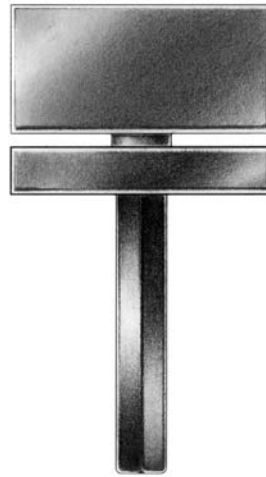

E. R. BUTLER & CO.

Round Rose

Square Rose

PREMIUM GRADE

Rectangular Thumb Turns and Rose Escutcheons

E.R. Butler & Co. Collection

For Use on Privacy and Patio Doors.
Standard with $\frac{3}{16}$ in. Spindle on the Diagonal.
Regularly Furnished with Two No. 4 $\times \frac{3}{8}$ " FHWS.
Solid Machined Brass.
Standard, Custom Plated and Patinated Finishes Available.

Full Scale

FINE ARCHITECTURAL, BUILDERS' AND CABINETMAKERS' HARDWARE