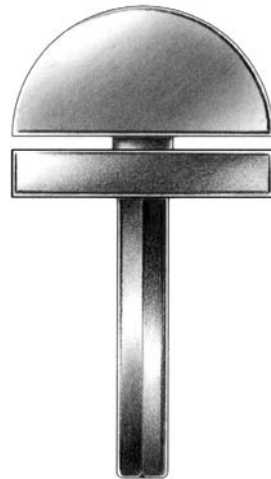

E. R. BUTLER & CO.

Round Rose

Square Rose

PREMIUM GRADE

Demilune Thumb Turns and Rose Escutcheons

E.R. Butler & Co. Collection

For Use on Privacy and Patio Doors.
Standard with $\frac{3}{16}$ in. Spindle on the Diagonal.
Regularly Furnished with Two No. 4 $\times \frac{3}{8}$ " FHWS.
Solid Machined Brass.
Standard, Custom Plated and Patinated Finishes Available.

Full Scale

FINE ARCHITECTURAL, BUILDERS' AND CABINETMAKERS' HARDWARE