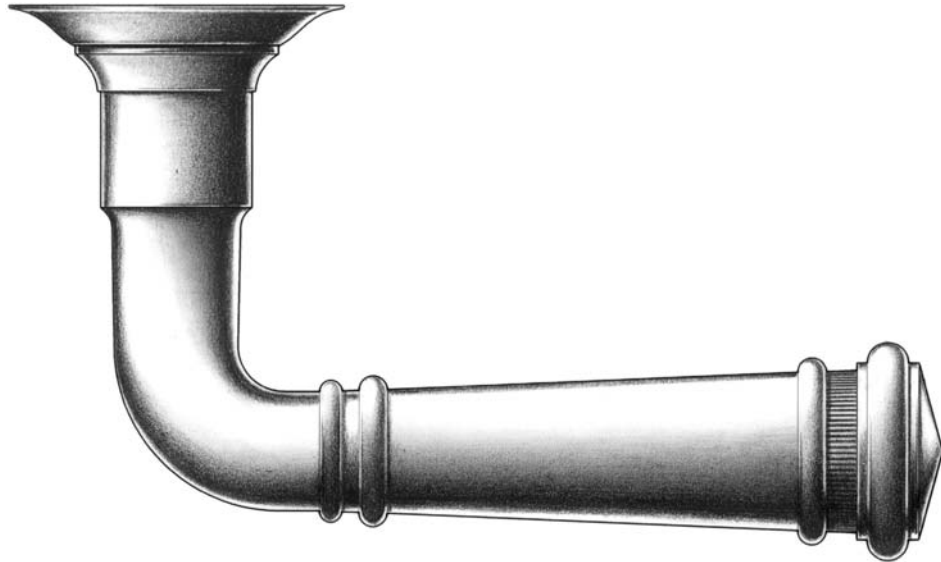

E. R. BUTLER & CO.

PREMIUM GRADE

ER "Empire" Series Lever Handles and Roses
With Single Straight Knurl

Available in 5" (XL), 4 1/2" (L), and 4" (M) for Doors. (Size M Shown).
Also Available in 3 1/2" (S) and 3" (XS) for Screen Doors and Windows.

Universal Handing.

Solid Turned Brass Lever and Rose.

Standard, Custom Plated and Patinated Finishes Available.

Full Scale

FINE ARCHITECTURAL, BUILDERS' AND CABINETMAKERS' HARDWARE