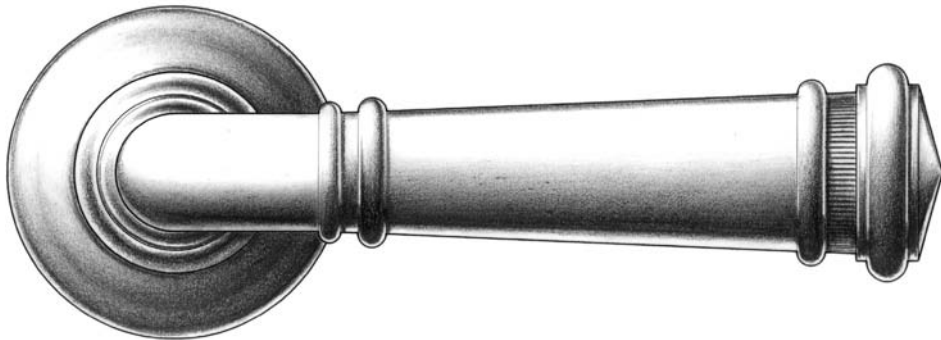

E. R. BUTLER & CO.

PREMIUM GRADE

ER "Empire" Series Lever Handles and Roses
With Single Straight Knurl

Available in 5" (XL), 4 1/2" (L), and 4" (M) for Doors. (Size M Shown).
Also Available in 3 1/2" (S) and 3" (XS) for Screen Doors and Windows.

Universal Handing.

Solid Turned Brass Lever and Rose.

Standard, Custom Plated and Patinated Finishes Available.

Full Scale

FINE ARCHITECTURAL, BUILDERS' AND CABINETMAKERS' HARDWARE