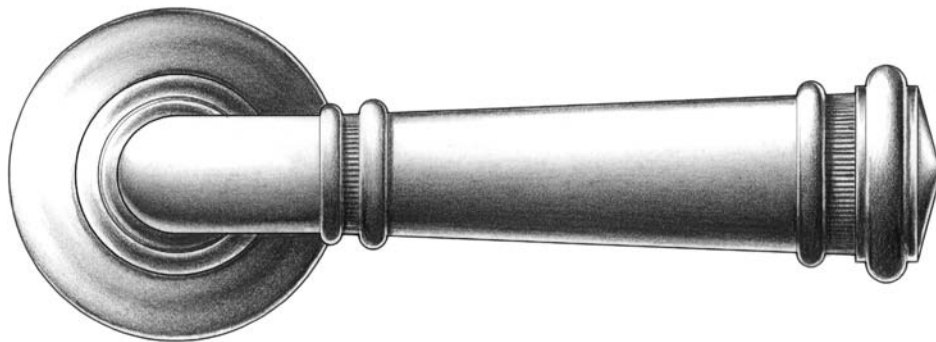

E. R. BUTLER & CO.

PREMIUM GRADE

ER "Empire" Series Lever Handles and Roses
With Double Straight Knurl

Available in 5" (XL), 4 1/2" (L), and 4" (M) for Doors. (Size M Shown).
Also Available in 3 1/2" (S) and 3" (XS) for Screen Doors and Windows.

Universal Handing.

Solid Turned Brass Lever and Rose.

Standard, Custom Plated and Patinated Finishes Available.

Full Scale

FINE ARCHITECTURAL, BUILDERS' AND CABINETMAKERS' HARDWARE