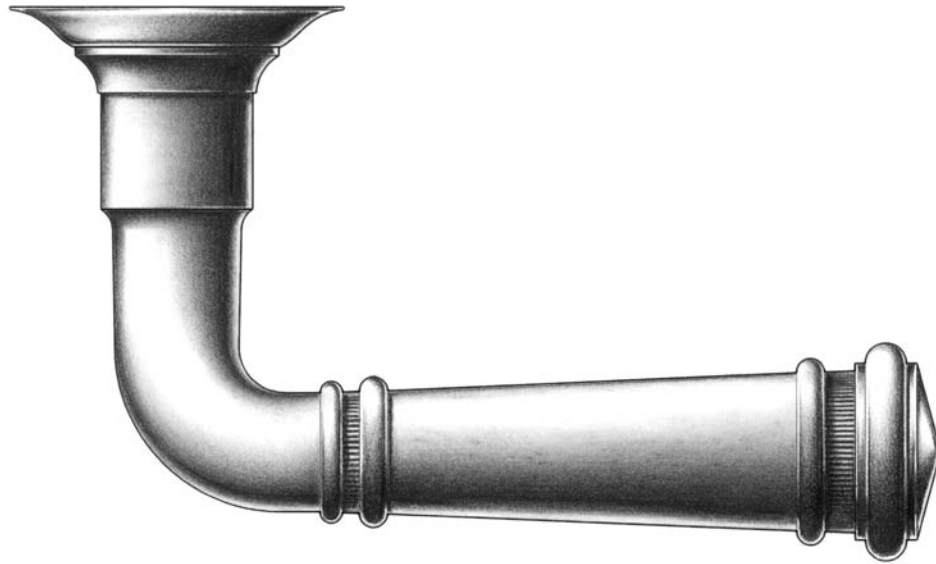

E. R. BUTLER & CO.

PREMIUM GRADE

ER "Empire" Series Lever Handles and Roses
With Double Straight Knurl

Available in 5" (XL), 4 1/2" (L), and 4" (M) for Doors. (Size M Shown).
Also Available in 3 1/2" (S) and 3" (XS) for Screen Doors and Windows.

Universal Handing.

Solid Turned Brass Lever and Rose.

Standard, Custom Plated and Patinated Finishes Available.

Full Scale

FINE ARCHITECTURAL, BUILDERS' AND CABINETMAKERS' HARDWARE