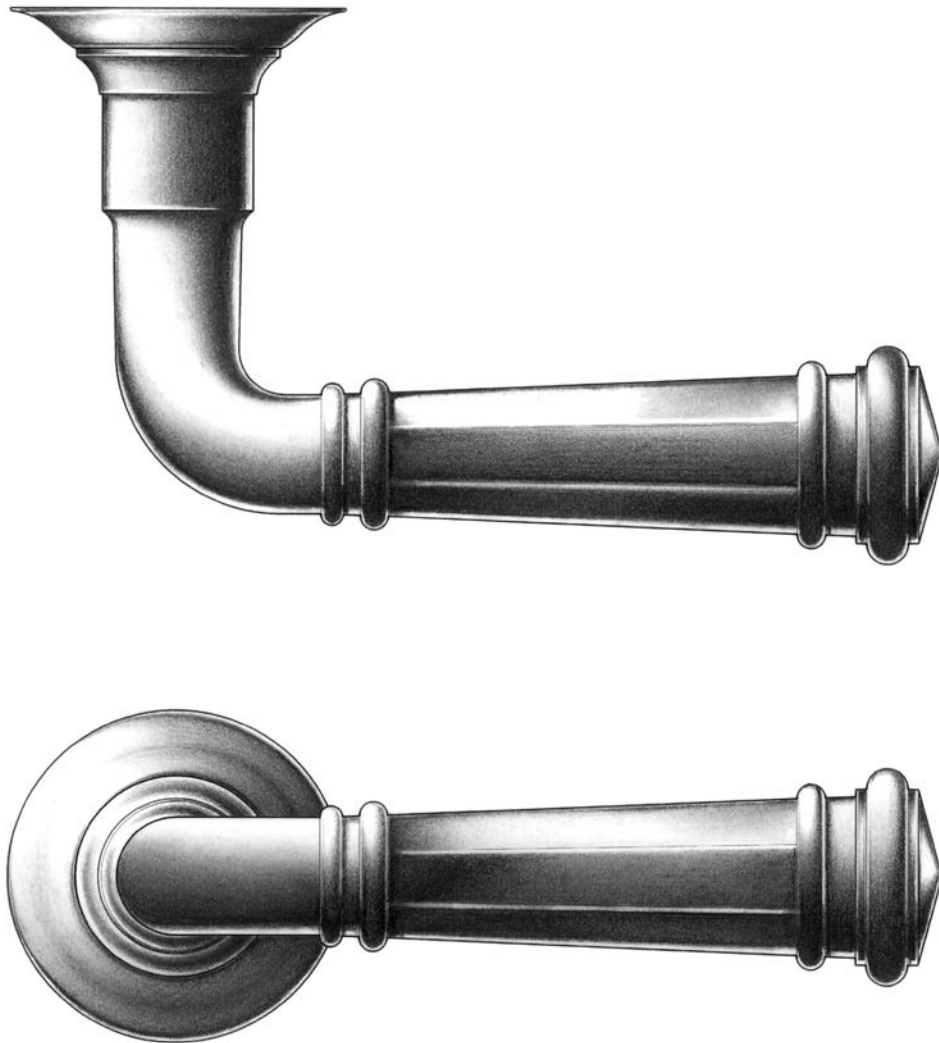

E. R. BUTLER & CO.

PREMIUM GRADE

ER "Empire" Series Lever Handles and Roses
With Octagonal Central Grip

Available in 5" (XL), 4 1/2" (L), and 4" (M) for Doors. (Size M Shown).
Also Available in 3 1/2" (S) and 3" (XS) for Screen Doors and Windows.

Universal Handing.

Solid Turned Brass Lever and Rose.

Standard, Custom Plated and Patinated Finishes Available.

Full Scale

FINE ARCHITECTURAL, BUILDERS' AND CABINETMAKERS' HARDWARE