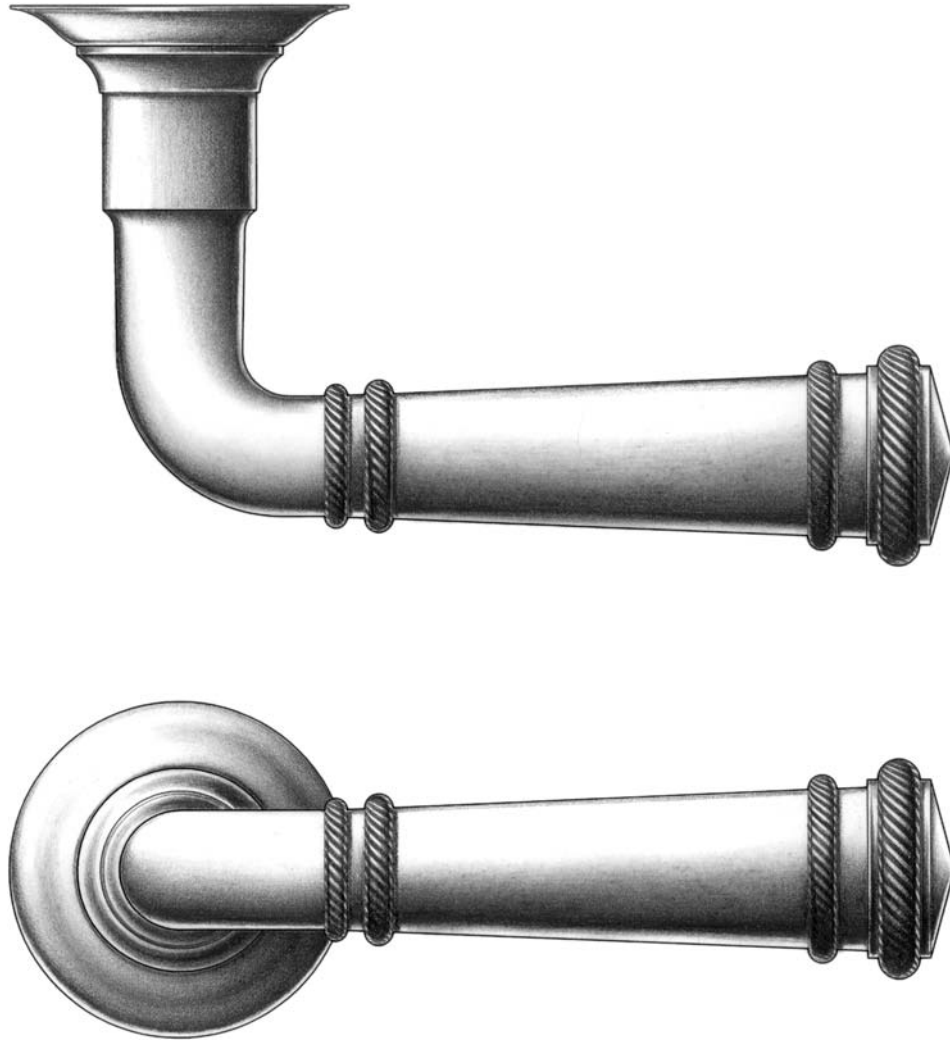

E. R. BUTLER & CO.

PREMIUM GRADE

ER "Empire" Series Lever Handles and Roses  
*With Quadruple Knurled Ridge*

Available in 5" (XL), 4 1/2" (L), and 4" (M) for Doors. (Size M Shown).  
Also Available in 3 1/2" (S) and 3" (XS) for Screen Doors and Windows.

Universal Handing.

Solid Turned Brass Lever and Rose.

Standard, Custom Plated and Patinated Finishes Available.

*Full Scale*

FINE ARCHITECTURAL, BUILDERS' AND CABINETMAKERS' HARDWARE