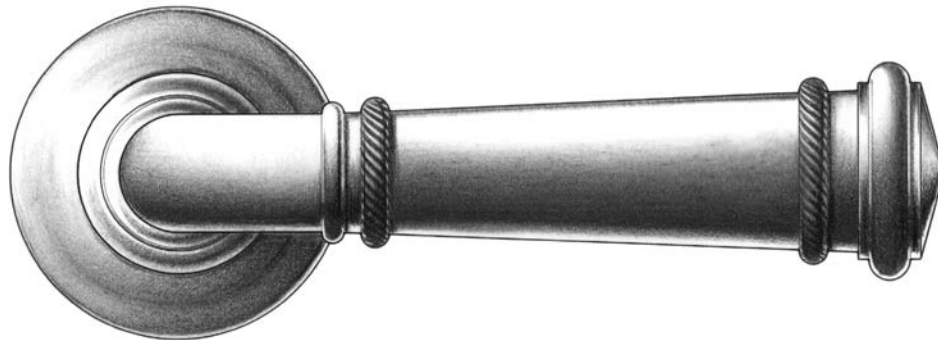

E. R. BUTLER & CO.

PREMIUM GRADE

ER "Empire" Series Lever Handles and Roses  
*With Double Knurled Ridge*

Available in 5" (XL), 4 1/2" (L), and 4" (M) for Doors. (Size M Shown).  
Also Available in 3 1/2" (S) and 3" (XS) for Screen Doors and Windows.

Universal Handing.

Solid Turned Brass Lever and Rose.

Standard, Custom Plated and Patinated Finishes Available.

*Full Scale*

FINE ARCHITECTURAL, BUILDERS' AND CABINETMAKERS' HARDWARE