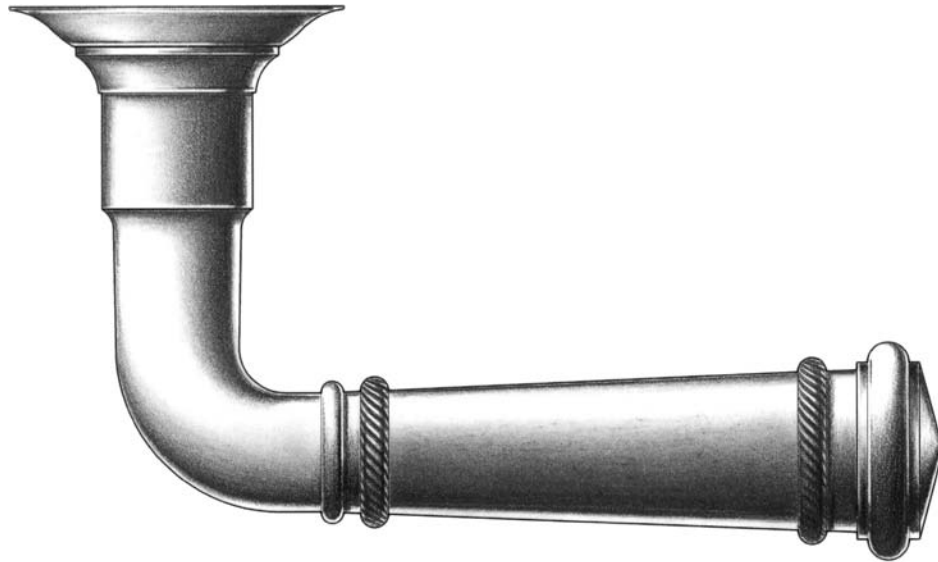

E. R. BUTLER & CO.

PREMIUM GRADE

ER "Empire" Series Lever Handles and Roses  
*With Double Knurled Ridge*

Available in 5" (XL), 4 1/2" (L), and 4" (M) for Doors. (Size M Shown).  
Also Available in 3 1/2" (S) and 3" (XS) for Screen Doors and Windows.

Universal Handing.

Solid Turned Brass Lever and Rose.

Standard, Custom Plated and Patinated Finishes Available.

*Full Scale*

FINE ARCHITECTURAL, BUILDERS' AND CABINETMAKERS' HARDWARE