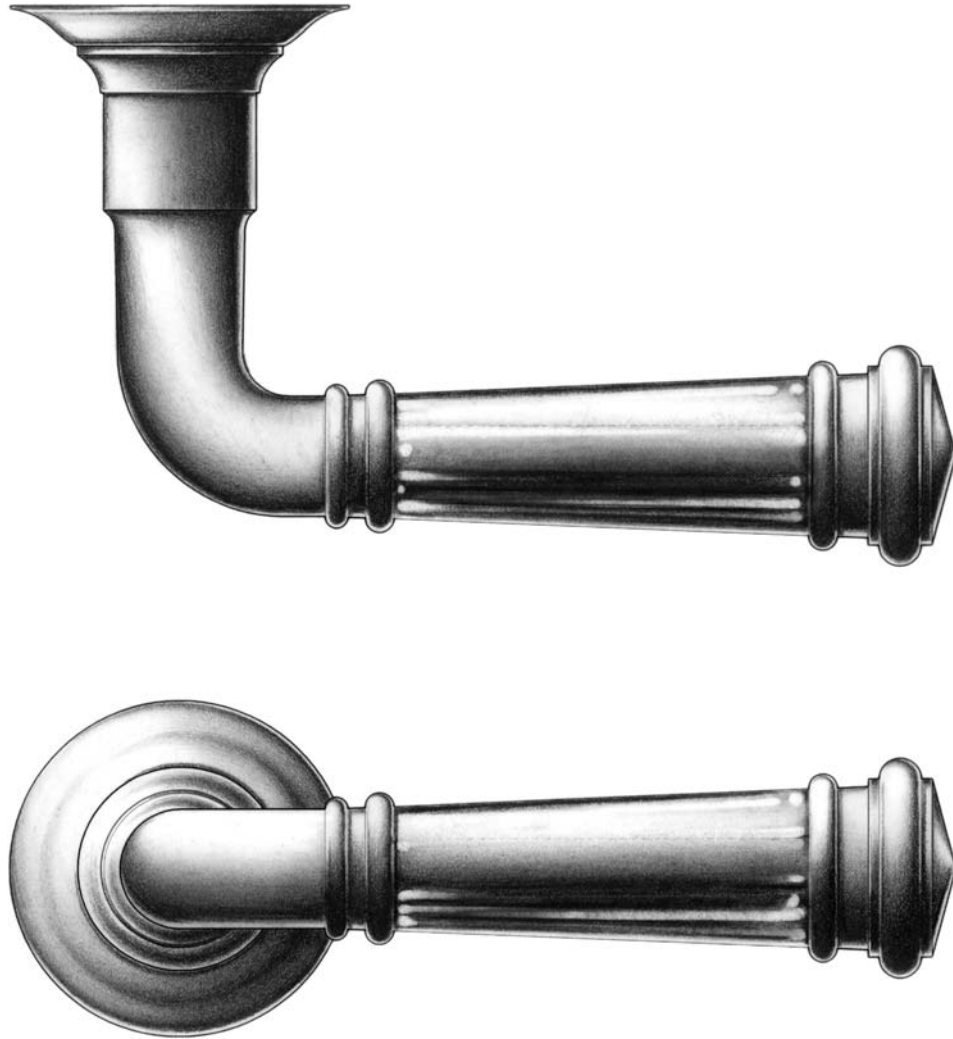

E. R. BUTLER & CO.

PREMIUM GRADE

ER "Empire" Series Lever Handles and Roses
With Round Hand-Carved Rock Crystal Central Grip

Available in 5" (XL), 4 1/2" (L), and 4" (M) for Doors. (Size M Shown).
Also Available in 3 1/2" (S) and 3" (XS) for Screen Doors and Windows.

Universal Handing.

Solid Turned Brass Lever and Rose.

Standard, Custom Plated and Patinated Finishes Available.

Full Scale

FINE ARCHITECTURAL, BUILDERS' AND CABINETMAKERS' HARDWARE