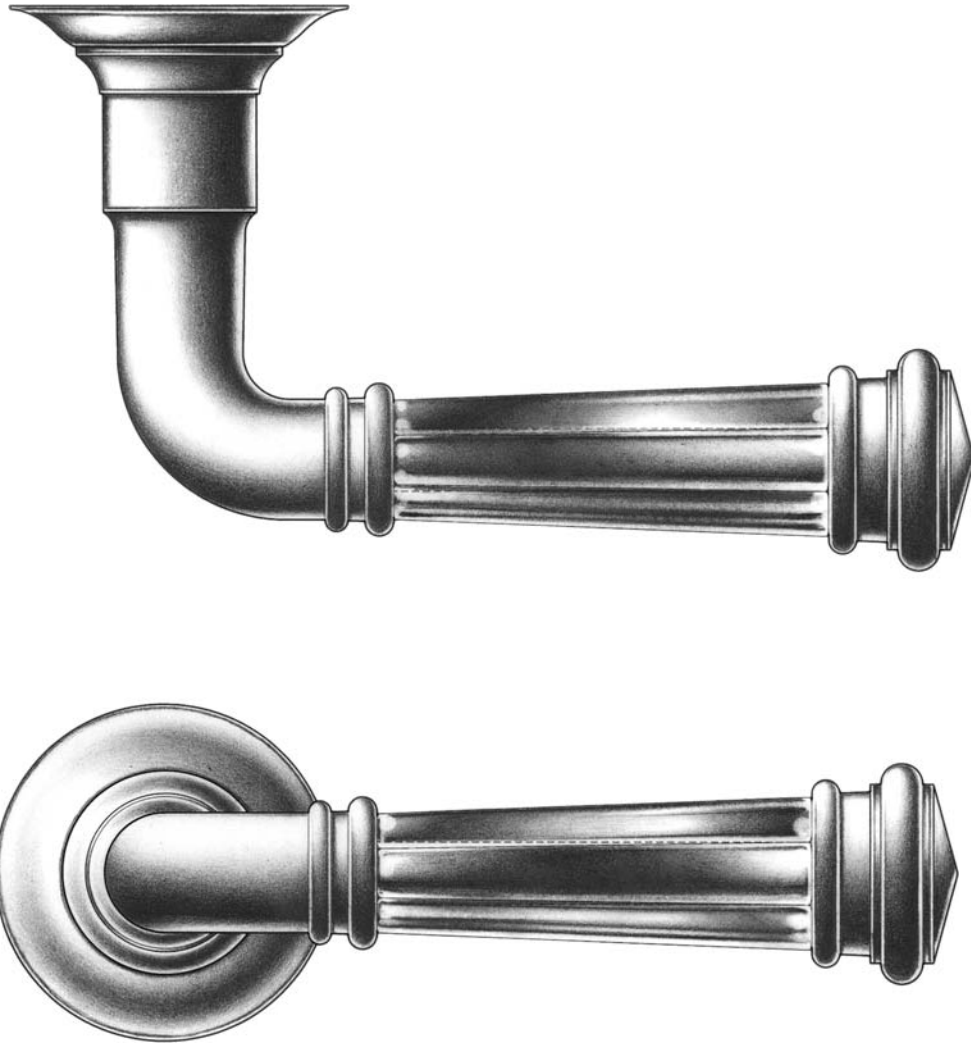

E. R. BUTLER & CO.

PREMIUM GRADE

ER "Empire" Series Lever Handles and Roses
With Octagonal Hand-Carved Rock Crystal Central Grip

Available in 5" (XL), 4 1/2" (L), and 4" (M) for Doors. (Size M Shown).
Also Available in 3 1/2" (S) and 3" (XS) for Screen Doors and Windows.

Universal Handing.

Solid Turned Brass Lever and Rose.

Standard, Custom Plated and Patinated Finishes Available.

Full Scale

FINE ARCHITECTURAL, BUILDERS' AND CABINETMAKERS' HARDWARE