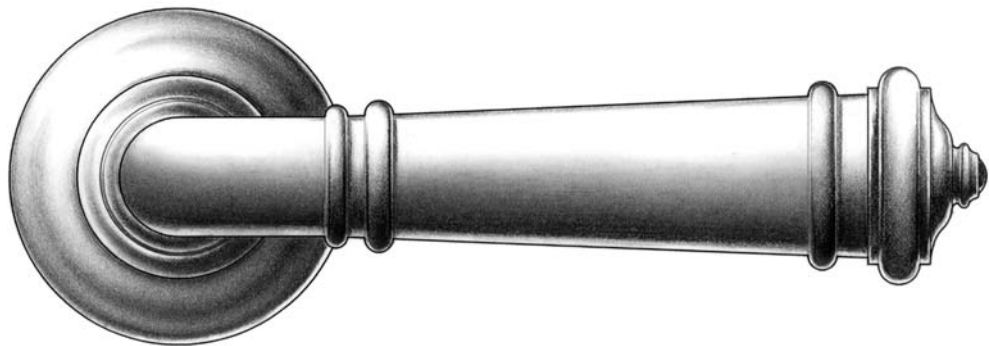

E. R. BUTLER & CO.

PREMIUM GRADE

ER "Empire" Series Lever Handles and Roses
With Semi-Precious Bezel-Set Cabouchon Tip

Available in 5" (XL), 4 1/2" (L), and 4" (M) for Doors. (Size M Shown).
Also Available in 3 1/2" (S) and 3" (XS) for Screen Doors and Windows.

Universal Handing.

Solid Turned Brass Lever and Rose.

Standard, Custom Plated and Patinated Finishes Available.

Full Scale

FINE ARCHITECTURAL, BUILDERS' AND CABINETMAKERS' HARDWARE