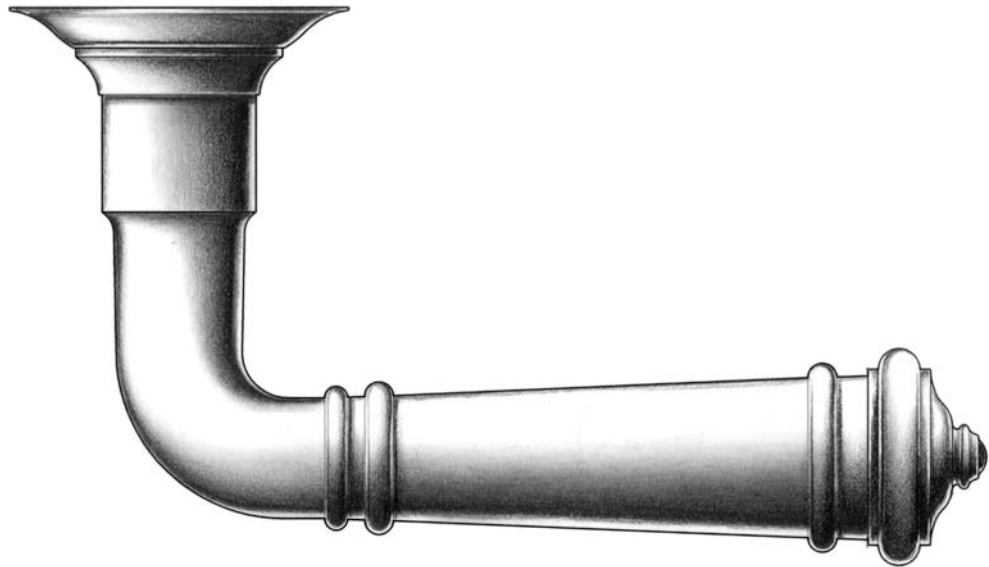

E. R. BUTLER & CO.

PREMIUM GRADE

ER "Empire" Series Lever Handles and Roses
With Semi-Precious Bezel-Set Cabouchon Tip

Available in 5" (XL), 4 1/2" (L), and 4" (M) for Doors. (Size M Shown).
Also Available in 3 1/2" (S) and 3" (XS) for Screen Doors and Windows.

Universal Handing.

Solid Turned Brass Lever and Rose.

Standard, Custom Plated and Patinated Finishes Available.

Full Scale

FINE ARCHITECTURAL, BUILDERS' AND CABINETMAKERS' HARDWARE