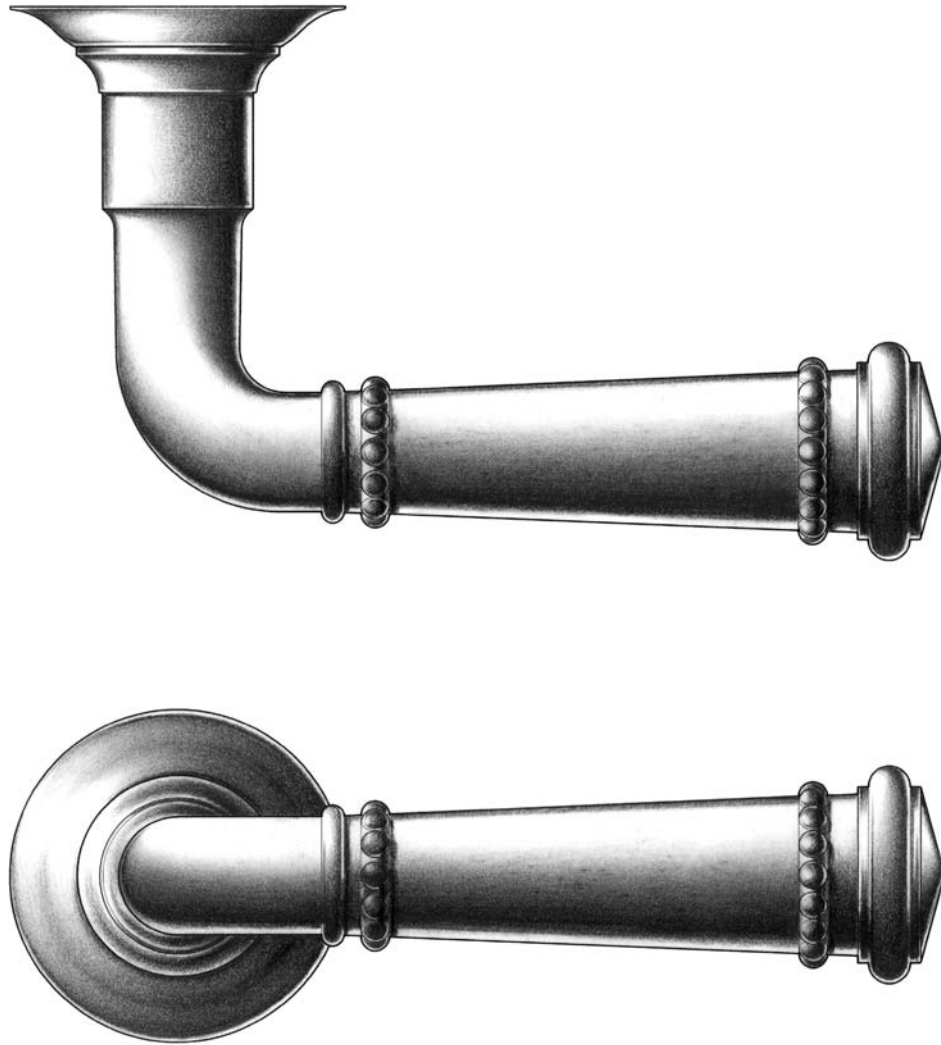

E. R. BUTLER & CO.

PREMIUM GRADE

ER "Empire" Series Lever Handles and Roses
With Double Beaded Ridge

Available in 5" (XL), 4 1/2" (L), and 4" (M) for Doors. (Size M Shown).
Also Available in 3 1/2" (S) and 3" (XS) for Screen Doors and Windows.

Universal Handing.

Solid Turned Brass Lever and Rose.

Standard, Custom Plated and Patinated Finishes Available.

Full Scale

FINE ARCHITECTURAL, BUILDERS' AND CABINETMAKERS' HARDWARE