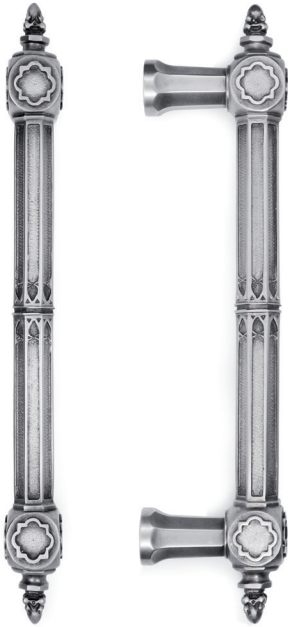

# COLLECTION 1375

ORIENTAL

MAISON VERVLOET

SINCE 1905

HANDMADE FOR HANDS

PULL HANDLE 1375

DOOR STOP 1375

THUMB TURN ON ROSE 1375

LEVER HANDLE 1375  
ON ROSE 1375

LEVER HANDLE  
ON PLATE 1375

LEVER HANDLE 1375  
ON PLATE 1376

HINGE  
WITH FINIALS 1375

## LEVER HANDLE 1375

Small : 160 mm x 60 mm (LxP)

Large : 185 mm x 60 mm (LxP)

## ROSE 1375

∅ 48 mm