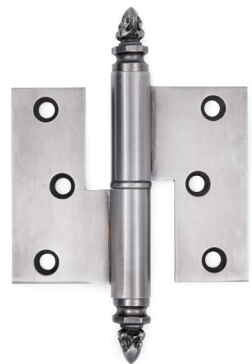

# COLLECTION 1375

ORIENTAL

MAISON VERVLOET

SINCE 1905

HANDMADE FOR HANDS

PULL HANDLE 1375

DOOR STOP 1375

THUMB TURN ON ROSE 1375

LEVER HANDLE 1375  
ON ROSE 1375

LEVER HANDLE  
ON PLATE 1375

LEVER HANDLE 1375  
ON PLATE 1376

HINGE  
WITH FINIALS 1375

## LEVER HANDLE 1375

Small : 160 mm x 60 mm (LxP)

Large : 185 mm x 60 mm (LxP)

## ROSE 1375

∅ 48 mm