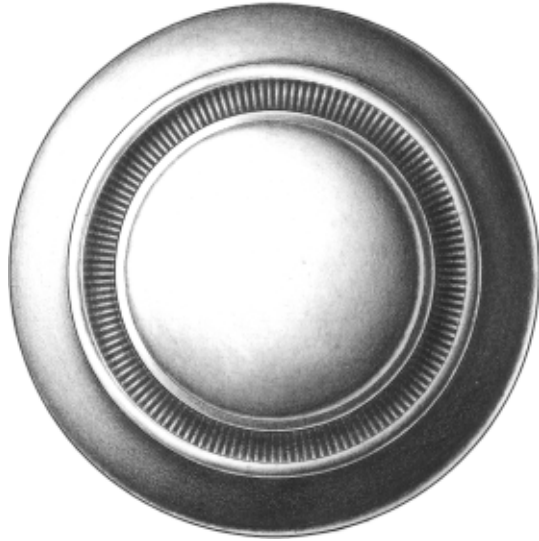

*Emergency Trim Ring  
with Swinging Cover*

*Shutter Knob*

*Thumbturn and Rose*

*Cylinder Ring  
with Swinging Cover*

*Cylindrical Floor Stop  
with Trim Ring*

# E. R. BUTLER & Co.

*KY Design Series  
W.C. Vaughan Co. Collection*

Door Knobs Available in 3, 2¾, 2½, 2¼, 2, and 1¾ inch Diameters (2¾ in. Shown).

Also Available in 1½, 1¼, 1 and ¾ inch Diameters for Cabinets and Fine Furniture.