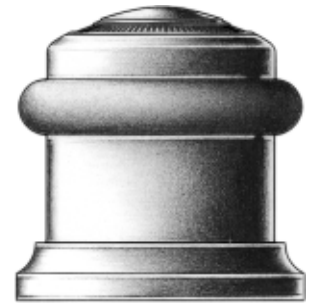

*Emergency Trim Ring  
with Swinging Cover*

*Shutter Knob*

*Thumbturn and Rose*

*Cylinder Ring  
with Swinging Cover*

*Cylindrical Floor Stop  
with Trim Ring*

# E. R. BUTLER & Co.

*KY Design Series  
W.C. Vaughan Co. Collection*

Door Knobs Available in 3, 2¾, 2½, 2¼, 2, and 1¾ inch Diameters (2¾ in. Shown).

Also Available in 1½, 1¼, 1 and ¾ inch Diameters for Cabinets and Fine Furniture.