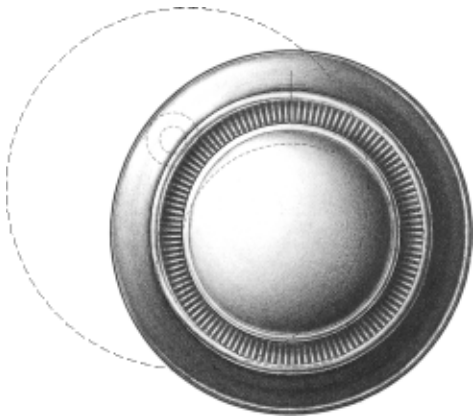

*Emergency Trim Ring  
with Swinging Cover*

*Shutter Knob*

*Thumbturn and Rose*

*Cylinder Ring  
with Swinging Cover*

*Cylindrical Floor Stop  
with Trim Ring*

# E. R. BUTLER & Co.

*KY Design Series  
W.C. Vaughan Co. Collection*

Door Knobs Available in 3, 2¾, 2½, 2¼, 2, and 1¾ inch Diameters (2¾ in. Shown).

Also Available in 1½, 1¼, 1 and ¾ inch Diameters for Cabinets and Fine Furniture.