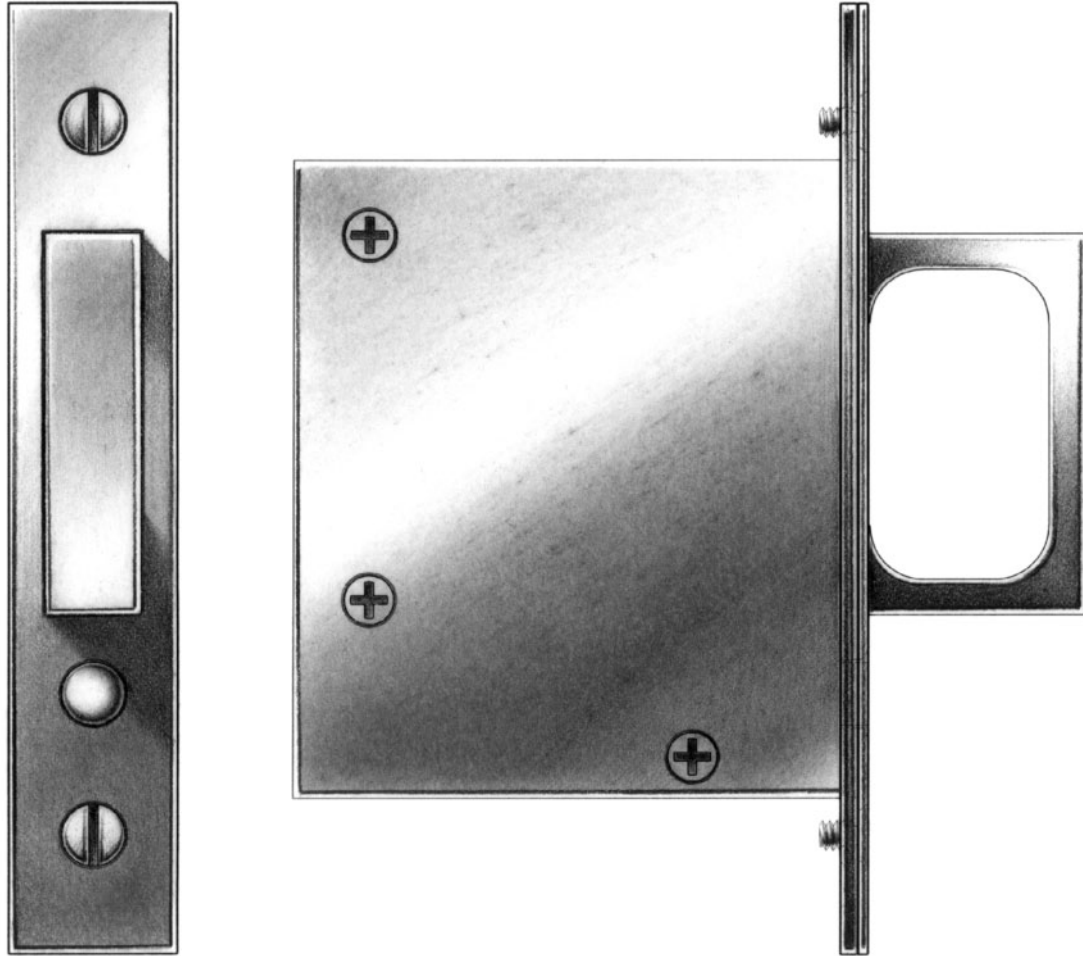

E. R. BUTLER & CO.

PREMIUM GRADE

Spring Loaded Edge Pull

Standard Backset

Typically Mortised Flush into the Leading Edge of Sliding Doors and Pocketing Screens.

Regularly Furnished with No. 8 \times 1 $\frac{1}{4}$ " FHWS.

Solid Machined Brass. Also Available in Solid Stainless Steel for Maritime Use.

Standard, Custom Plated and Patinated Finishes Available.

Full Scale

FINE ARCHITECTURAL, BUILDERS' AND CABINETMAKERS' HARDWARE