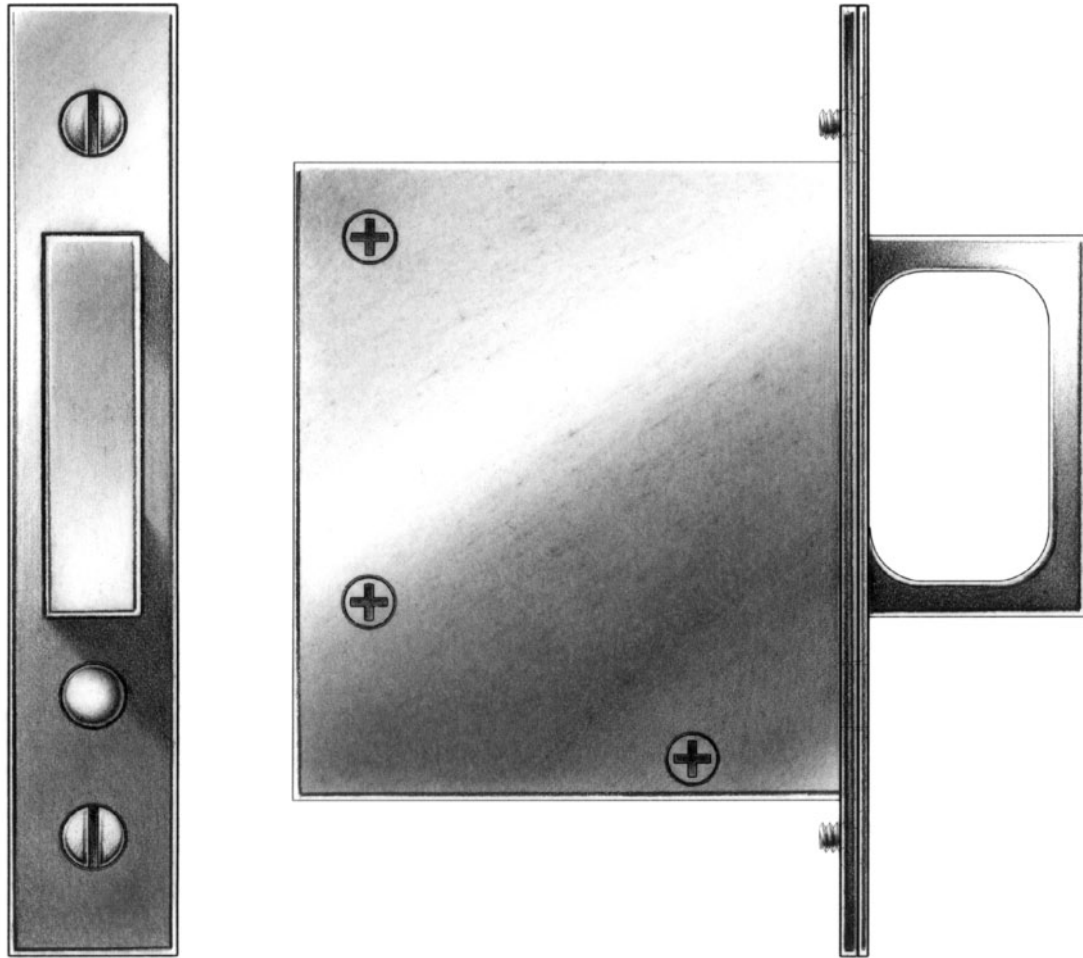

E. R. BUTLER & CO.

PREMIUM GRADE

Spring Loaded Edge Pull

Standard Backset

Typically Mortised Flush into the Leading Edge of Sliding Doors and Pocketing Screens.

Regularly Furnished with No. 8 \times 1 $\frac{1}{4}$ " FHWS.

Solid Machined Brass. Also Available in Solid Stainless Steel for Maritime Use.

Standard, Custom Plated and Patinated Finishes Available.

Full Scale

FINE ARCHITECTURAL, BUILDERS' AND CABINETMAKERS' HARDWARE