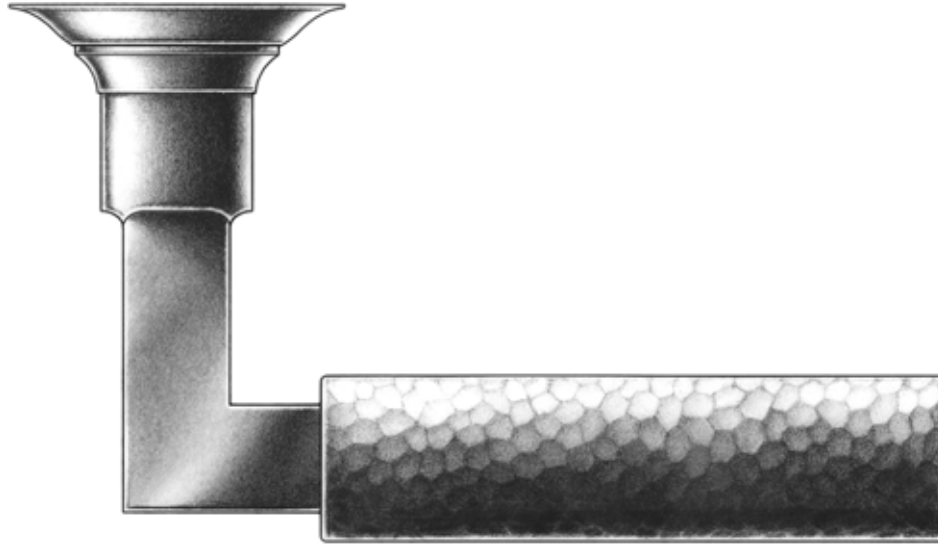

E. R. BUTLER & CO.

PREMIUM GRADE

Traditional Lever Handles and Roses

E.R. Butler & Co. Collection

Available in 5" (XL), 4½" (L), and 4" (M) for Doors. (Size M Shown).
Also Available in 3½" (S) and 2¾" (XS) for Screen Doors and Windows.

Universal Handing.

Solid Turned Brass Lever and Rose.

Standard, Custom Plated and Patinated Finishes Available.

Full Scale

FINE ARCHITECTURAL, BUILDERS' AND CABINETMAKERS' HARDWARE