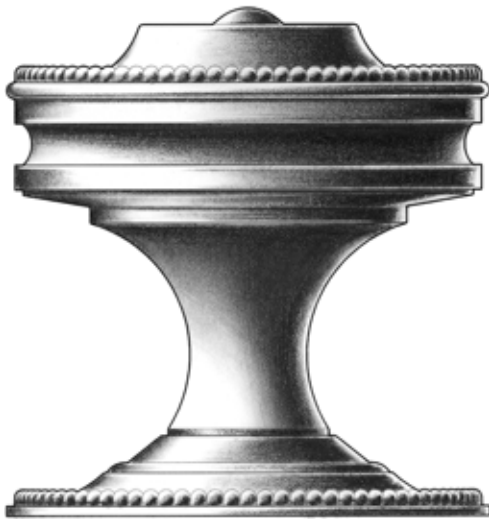

E. R. BUTLER & CO.

Plain

Hand Stippled

PREMIUM GRADE

Traditional BF Series Door Knobs and Roses
W.C. Vaughan Company Collection

Available in 3, 2 $\frac{3}{4}$, 2 $\frac{1}{2}$, 2 $\frac{1}{4}$, 2, and 1 $\frac{3}{4}$ inch Diameters for Doors (2 $\frac{1}{2}$ in. Shown).
Also Available in 1 $\frac{1}{2}$, 1 $\frac{1}{4}$, 1, $\frac{3}{4}$ and $\frac{1}{2}$ inch Diameters for Cabinets and Fine Furniture.

Solid Turned Brass Knob and Rose.
Standard, Custom Plated and Patinated Finishes Available.

Full Scale

FINE ARCHITECTURAL, BUILDERS' AND CABINETMAKERS' HARDWARE