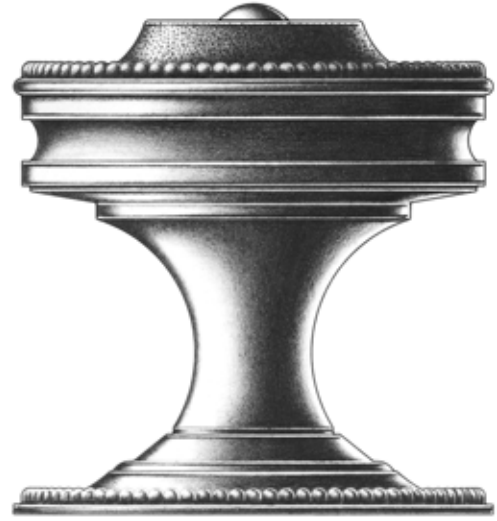

E. R. BUTLER & CO.

Plain

Hand Stippled

PREMIUM GRADE

Traditional BF Series Door Knobs and Roses
W.C. Vaughan Company Collection

Available in 3, 2 $\frac{3}{4}$, 2 $\frac{1}{2}$, 2 $\frac{1}{4}$, 2, and 1 $\frac{3}{4}$ inch Diameters for Doors (2 $\frac{1}{2}$ in. Shown).
Also Available in 1 $\frac{1}{2}$, 1 $\frac{1}{4}$, 1, $\frac{3}{4}$ and $\frac{1}{2}$ inch Diameters for Cabinets and Fine Furniture.

Solid Turned Brass Knob and Rose.
Standard, Custom Plated and Patinated Finishes Available.

Full Scale

FINE ARCHITECTURAL, BUILDERS' AND CABINETMAKERS' HARDWARE