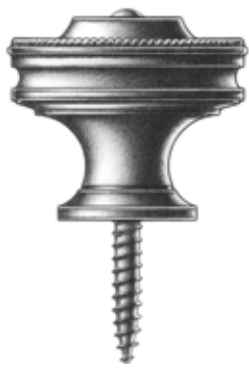

E. R. BUTLER & CO.

fig. bf

fig. vf

fig. va

PREMIUM GRADE

Traditional Shutter Knobs

W.C. Vaughan Company Collection

Available in 1¼ inch Diameters for Privacy and Patio Doors.
Solid Turned Brass Knob.
Standard, Custom Plated and Patinated Finishes Available.

Full Scale

FINE ARCHITECTURAL, BUILDERS' AND CABINETMAKERS' HARDWARE