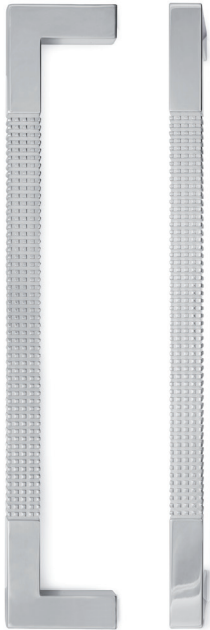

# COLLECTION 1002

MODERN

MAISON VERVLOET

SINCE 1905

HANDMADE FOR HANDS

KEY RING 1002

FURNITURE KNOBS 1002

KEY ESCUTCHEON WITH  
OBTURATOR 1002

THUMB TURN 1002  
ON ROSE 1000

FLUSH SLIDING  
PLATE 1002

PULL HANDLE 1002

DOOR HANDLE 1002

LEVER HANDLE 1002  
ON ROSE 1000

OLIVE 1002 ON  
ROSE FOR WINDOW

## LEVER HANDLE 1002 ON ROSE 1000

Lever Handle : 106 mm x 50 mm (LxP)

Rose 1000 :

35 mm x 35 mm

45 mm x 45 mm

50 mm x 50 mm

## KNOBS

Thumb turn : 30 mm x 22 mm (LxW)

Furniture knob : 26 mm x 26 mm (LxW)

Furniture knob : 22 mm x 22 mm (LxW)