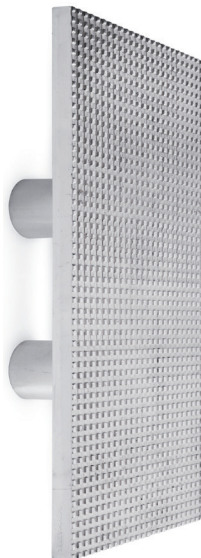

# COLLECTION 1002

MODERN

MAISON VERVLOET

SINCE 1905

HANDMADE FOR HANDS

KEY RING 1002

FURNITURE KNOBS 1002

KEY ESCUTCHEON WITH  
OBTURATOR 1002

THUMB TURN 1002  
ON ROSE 1000

FLUSH SLIDING  
PLATE 1002

PULL HANDLE 1002

DOOR HANDLE 1002

LEVER HANDLE 1002  
ON ROSE 1000

OLIVE 1002 ON  
ROSE FOR WINDOW

## LEVER HANDLE 1002 ON ROSE 1000

Lever Handle : 106 mm x 50 mm (LxP)

Rose 1000 :

35 mm x 35 mm

45 mm x 45 mm

50 mm x 50 mm

## DOOR HANDLE 1002

210 mm x 100 mm x 60 mm (LxWxP)