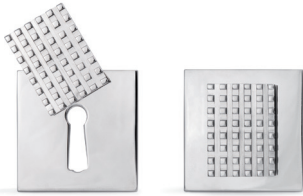

# COLLECTION 1002

MODERN

MAISON VERVLOET

SINCE 1905

HANDMADE FOR HANDS

KEY RING 1002

FURNITURE KNOBS 1002

KEY ESCUTCHEON WITH  
OBTURATOR 1002

THUMB TURN 1002  
ON ROSE 1000

FLUSH SLIDING  
PLATE 1002

PULL HANDLE 1002

DOOR HANDLE 1002

LEVER HANDLE 1002  
ON ROSE 1000

OLIVE 1002 ON  
ROSE FOR WINDOW

## LEVER HANDLE 1002 ON ROSE 1000

Lever Handle : 106 mm x 50 mm (LxP)

Rose 1000 :

35 mm x 35 mm

45 mm x 45 mm

50 mm x 50 mm

## DOOR HANDLE 1002

210 mm x 100 mm x 60 mm (LxWxP)